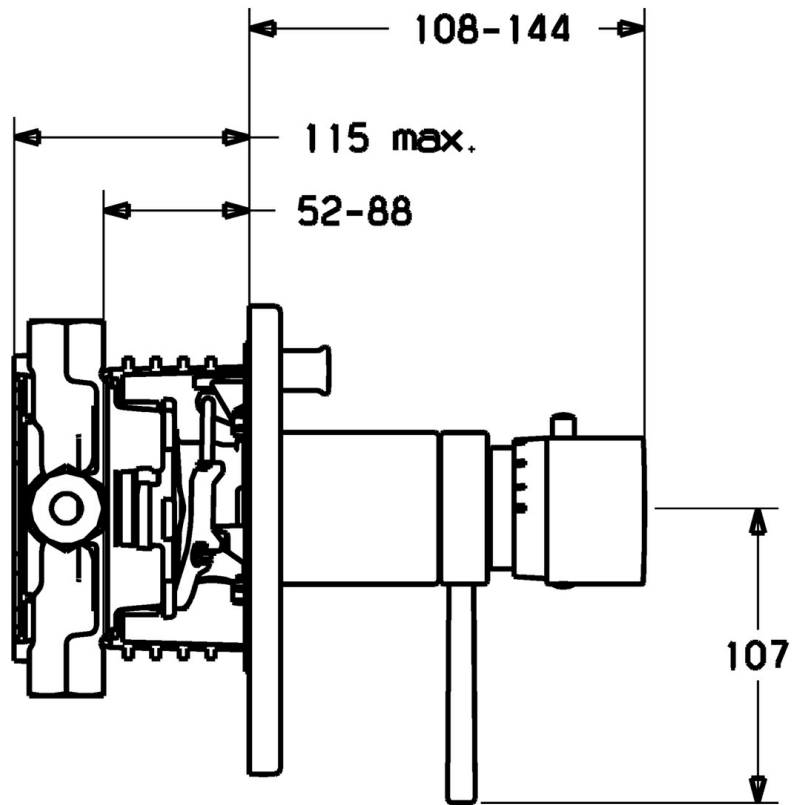

EAN: 4015474112759
static.hansa.com/41149042

- Bath tub & Shower
- Trim Kit, Thermostatic
- Concealed wall mounting
- Chrome
- Temperature control handle, Flow control handle
- Thermostatic cartridge for automatic temperature control, Non-return valve(s)

Technical data

Technical properties

Hot water supply	max. +80°C
Working pressure	1-10 bar
Backflow prevention (EN1717)	EB

Regulations

EN standard	EN 1111
-------------	----------------

Spare parts

SP41149042

	Name	Code
1	Lever Discontinued	59912941
1.1	Adapter	59912894
1.2	Temperature adjustment limiter	59912893
1.3	Lever, 80 mm	59912128
1.4	Flow control handle	59912130
1.5	Screw, M6x20	59911228
2	Cover plate Discontinued	59912883
2	Cover plate, d 170 mm Discontinued	59913077
2	Cover flange	59912929
2.1	Covering cap Discontinued	59912896
2.3	Screw, M5x25	59912881
2.4	Flow limiting cap	59912924
2.5	Rubber gasket	59913045
2.6	Snap	59912926
2.7	Fixing part	59912889
2.8	O-ring, d 7.65x1.78	59902337
2.9	Fixing plate	59913034
2.10	Screw, M4,5x80	59912890
3	Temperature control handle	59912126
3.1	Screw, M6x9.5	59901609
3.2	Cover plug	59911840
5	Diverter	59912985
5.3	Sealing kit Discontinued	59912997
5.5	Seat	59912229
6	Thermostatic cartridge, 1/2" Varox	59912843
6.1	O-ring, d 26x2	59911081
7	Functional unit, H/C reversed Discontinued	59912979
7	Functional unit Discontinued	59912905
7.1	Blind nut	59912984
7.2	Back-pressure valve	59912990
7.3	Non-return valve	59905714
7.4	Connection nipple, (2014-)	59913885
7.5	O-ring, d 14x2	59912982
7.6	Ring	59912989
7.7	O-ring, 50.52x1.78	59906841
N.I.	Rebound pin	59912005
N.I.	Raising kit, 20 mm	59912754