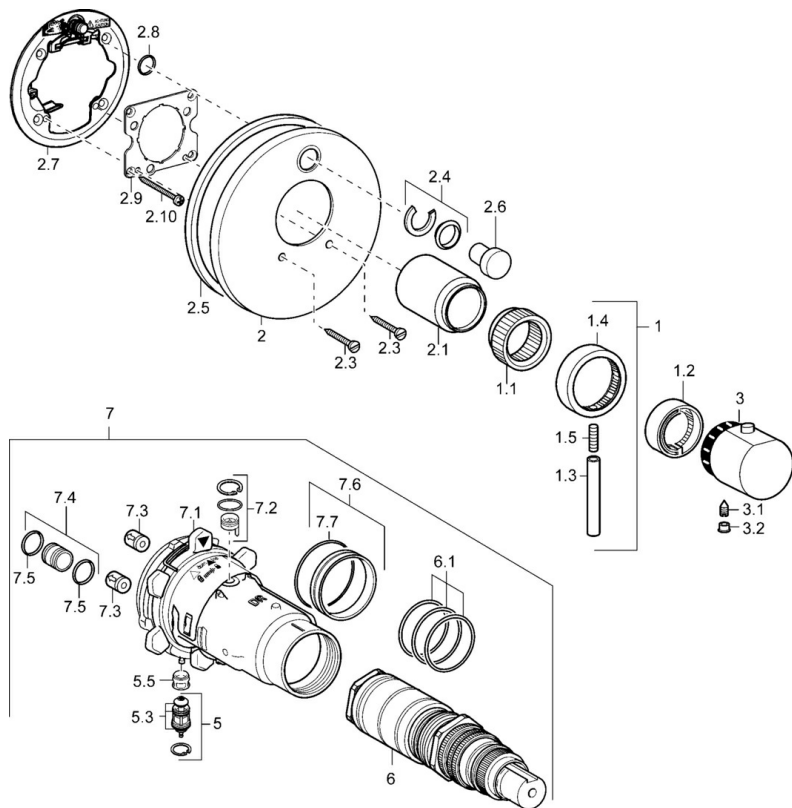

EAN: 4015474112759
static.hansa.com/41149042

- Bath tub & Shower
- Trim Kit, Thermostatic
- Concealed wall mounting
- Chrome
- Temperature control handle, Flow control handle
- Thermostatic cartridge for automatic temperature control, Non-return valve(s)

Technical data

Technical properties

Hot water supply	max. +80°C
Working pressure	1-10 bar
Backflow prevention (EN1717)	EB

Regulations

EN standard	EN 1111
-------------	----------------

Spare parts

SP41149042

	Name	Code
1	Lever Discontinued	59912941
1.1	Adapter	59912894
1.2	Temperature adjustment limiter	59912893
1.3	Lever, 80 mm	59912128
1.4	Flow control handle	59912130
1.5	Screw, M6x20	59911228
2	Cover plate Discontinued	59912883
2	Cover plate, d 170 mm Discontinued	59913077
2	Cover flange	59912929
2.1	Covering cap Discontinued	59912896
2.3	Screw, M5x25	59912881
2.4	Flow limiting cap	59912924
2.5	Rubber gasket	59913045
2.6	Snap	59912926
2.7	Fixing part	59912889
2.8	O-ring, d 7.65x1.78	59902337
2.9	Fixing plate	59913034
2.10	Screw, M4,5x80	59912890
3	Temperature control handle	59912126
3.1	Screw, M6x9.5	59901609
3.2	Cover plug	59911840
5	Diverter	59912985
5.3	Sealing kit Discontinued	59912997
5.5	Seat	59912229
6	Thermostatic cartridge, 1/2" Varox	59912843
6.1	O-ring, d 26x2	59911081
7	Functional unit, H/C reversed Discontinued	59912979
7	Functional unit Discontinued	59912905
7.1	Blind nut	59912984
7.2	Back-pressure valve	59912990
7.3	Non-return valve	59905714
7.4	Connection nipple, (2014-)	59913885
7.5	O-ring, d 14x2	59912982
7.6	Ring	59912989
7.7	O-ring, 50.52x1.78	59906841
N.I.	Rebound pin	59912005
N.I.	Raising kit, 20 mm	59912754