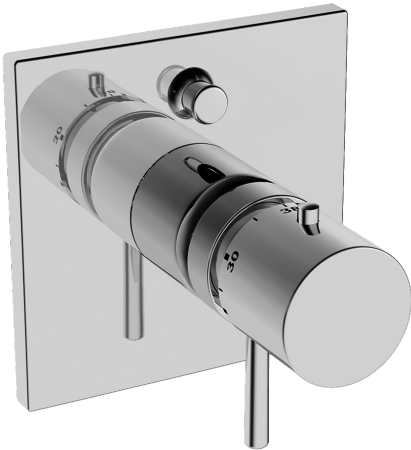

EAN: 4015474271715
static.hansa.com/41143562

- Bathtub & Shower
- Trim Kit
- Concealed wall mounting
- Chrome
- Temperature control handle, Flow control handle
- Non-return valve(s), Thermostatic cartridge for automatic temperature control
- Square rosette