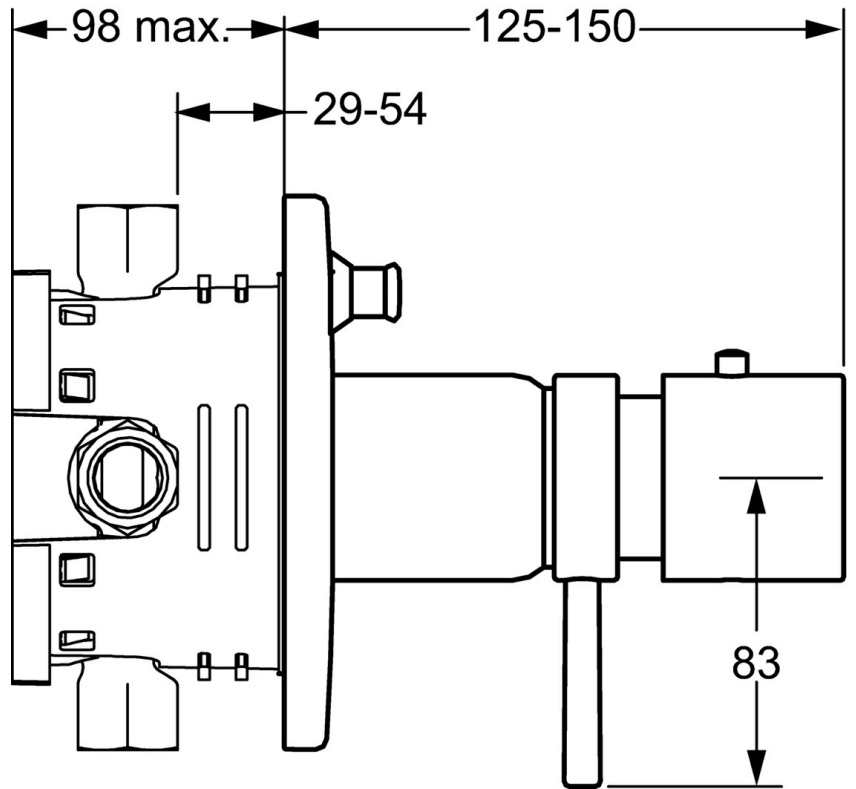

EAN: 4015474271715
static.hansa.com/41143562

- Bathtub & Shower
- Trim Kit
- Concealed wall mounting
- Chrome
- Temperature control handle, Flow control handle
- Non-return valve(s), Thermostatic cartridge for automatic temperature control
- Square rosette

Technical data

Flow properties

Flow-rate at 3 bar **24.6 l/min**

Technical properties

Hot water supply **max. +80°C**
Working pressure **0.5-10 bar**
Backflow prevention (EN1717) **LB**