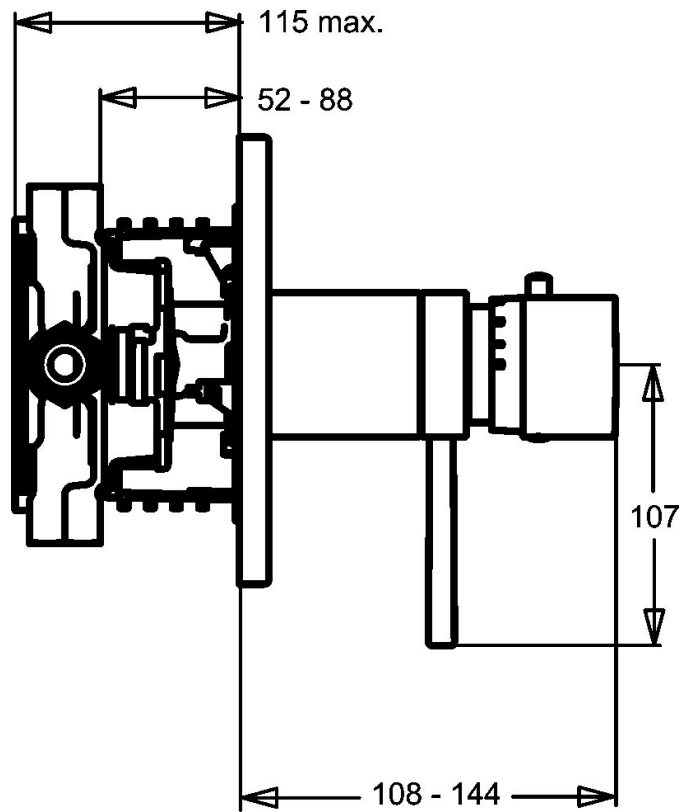

EAN: 4015474146938
static.hansa.com/41139542

- Shower solutions
- Thermostatic, Trim Kit
- Concealed wall mounting
- Chrome
- Temperature control handle, Flow control handle
- Thermostatic cartridge for automatic temperature control
- Round rosette

Technical data

Technical properties

Hot water supply	max. +80°C
Working pressure	1-10 bar

Regulations

EN standard	EN 1111
-------------	----------------

Spare parts

SP41139042

	Name	Code
1	Lever Discontinued	59912941
1.1	Adapter	59912894
1.2	Temperature adjustment limiter	59912893
1.3	Lever, 80 mm	59912128
1.4	Flow control handle	59912130
1.5	Screw, M6x20	59911228
2	Cover flange, d 135 / d 56 mm Discontinued	59912882
2	Cover flange, d 170/56 mm Discontinued	59912928
2	Cover flange, d 56 mm	59913078
2.1	Covering cap Discontinued	59912896
2.3	Screw, M5x25	59912881
2.5	Rubber gasket	59913045
2.7	Fixing part	59912888
2.9	Fixing plate	59913034
2.10	Screw, M4.5x80	59912890
3	Temperature control handle	59912126
3.1	Screw, M6x9.5	59901609
3.2	Cover plug	59911840
5.6	Plug	59912981
6	Thermostatic cartridge, 1/2" Varox	59912843
6.1	O-ring, d 26x2	59911081
7	Functional unit Discontinued	59912904
7	Functional unit, H/C reversed Discontinued	59912979
7.1	Blind nut	59912984
7.3	Non-return valve	59905714
7.4	Connection nipple, (2014-)	59913885
7.5	O-ring, d 14x2	59912982
7.6	Ring	59912989
7.7	O-ring, 50.52x1.78	59906841
N.I.	Raising kit, 20 mm	59912754
N.I.	Rebound pin	59912005