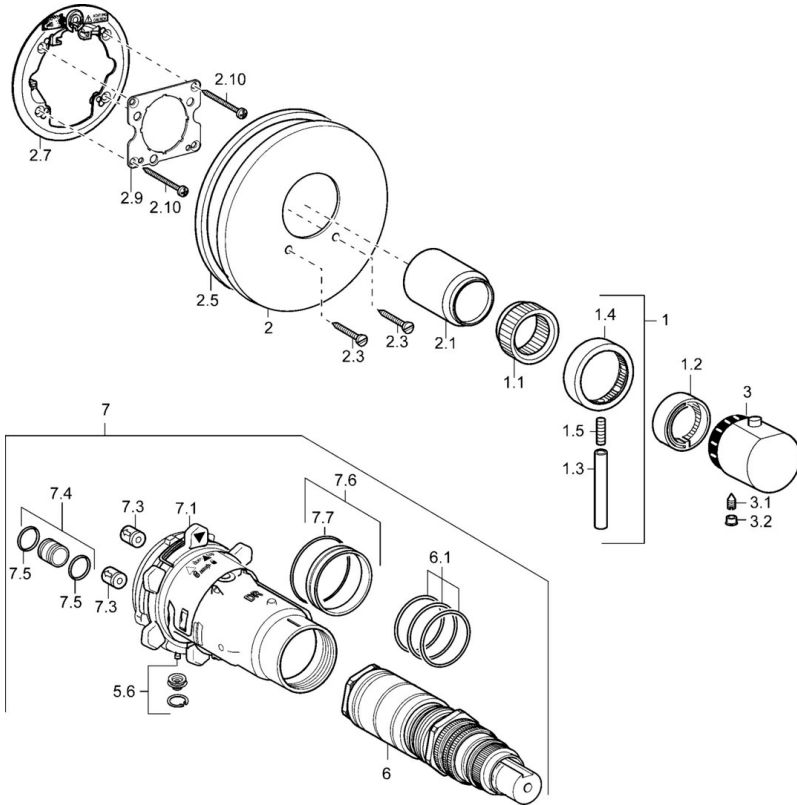

EAN: 4015474146938
static.hansa.com/41139542

- Shower solutions
- Thermostatic, Trim Kit
- Concealed wall mounting
- Chrome
- Temperature control handle, Flow control handle
- Thermostatic cartridge for automatic temperature control
- Round rosette

Technical data

Technical properties

Hot water supply	max. +80°C
Working pressure	1-10 bar

Regulations

EN standard	EN 1111
-------------	----------------

Spare parts

SP41139042

	Name	Code
1	Lever Discontinued	59912941
1.1	Adapter	59912894
1.2	Temperature adjustment limiter	59912893
1.3	Lever, 80 mm	59912128
1.4	Flow control handle	59912130
1.5	Screw, M6x20	59911228
2	Cover flange, d 135 / d 56 mm Discontinued	59912882
2	Cover flange, d 170/56 mm Discontinued	59912928
2	Cover flange, d 56 mm	59913078
2.1	Covering cap Discontinued	59912896
2.3	Screw, M5x25	59912881
2.5	Rubber gasket	59913045
2.7	Fixing part	59912888
2.9	Fixing plate	59913034
2.10	Screw, M4.5x80	59912890
3	Temperature control handle	59912126
3.1	Screw, M6x9.5	59901609
3.2	Cover plug	59911840
5.6	Plug	59912981
6	Thermostatic cartridge, 1/2" Varox	59912843
6.1	O-ring, d 26x2	59911081
7	Functional unit Discontinued	59912904
7	Functional unit, H/C reversed Discontinued	59912979
7.1	Blind nut	59912984
7.3	Non-return valve	59905714
7.4	Connection nipple, (2014-)	59913885
7.5	O-ring, d 14x2	59912982
7.6	Ring	59912989
7.7	O-ring, 50.52x1.78	59906841
N.I.	Raising kit, 20 mm	59912754
N.I.	Rebound pin	59912005