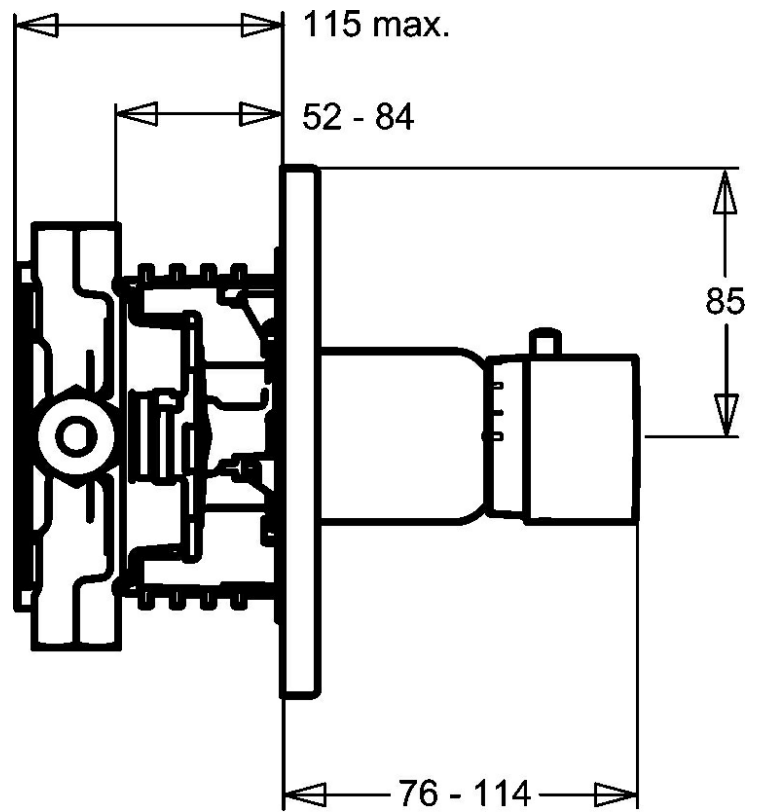

EAN: 4015474146914
static.hansa.com/41129542

- Shower solutions
- Thermostatic, Trim Kit
- Concealed wall mounting
- Chrome
- Temperature control handle
- Thermostatic cartridge for automatic temperature control, Non-return valve(s)
- Round rosette

Technical data

Technical properties

Hot water supply	max. +80°C
Working pressure	1-10 bar
Backflow prevention (EN1717)	EB

Regulations

EN standard	EN 1111
-------------	----------------

Spare parts

SP41129042

	Name	Code
2	Cover flange, d 56 mm	59913078
2	Cover flange, d 135 / d 56 mm Discontinued	59912882
2	Cover flange, d 170/56 mm Discontinued	59912928
2.1	Covering cap Discontinued	59912891
2.2	Retaining ring	59912892
2.3	Screw, M5x25	59912881
2.5	Rubber gasket	59913045
2.7	Fixing part	59912888
2.9	Fixing plate	59913034
2.10	Screw, M4.5x80	59912890
3	Temperature control handle	59912126
3.1	Screw, M6x9.5	59901609
3.2	Cover plug	59911840
6	Thermostatic cartridge, H/C reversed	59911527
6	Thermostatic cartridge	59911525
6.1	O-ring, d 26x2	59911081
6.2	Eye screw, M34x1, AF36	59912988
7	Functional unit Discontinued	59912903
7.1	Blind nut	59912984
7.3	Non-return valve	59905714
7.4	Connection nipple, (2014-)	59913885
7.5	O-ring, d 14x2	59912982
7.6	Ring	59912989
7.7	O-ring, 50.52x1.78	59906841
N.I.	Raising kit, 20 mm	59912754
N.I.	Rebound pin	59912005