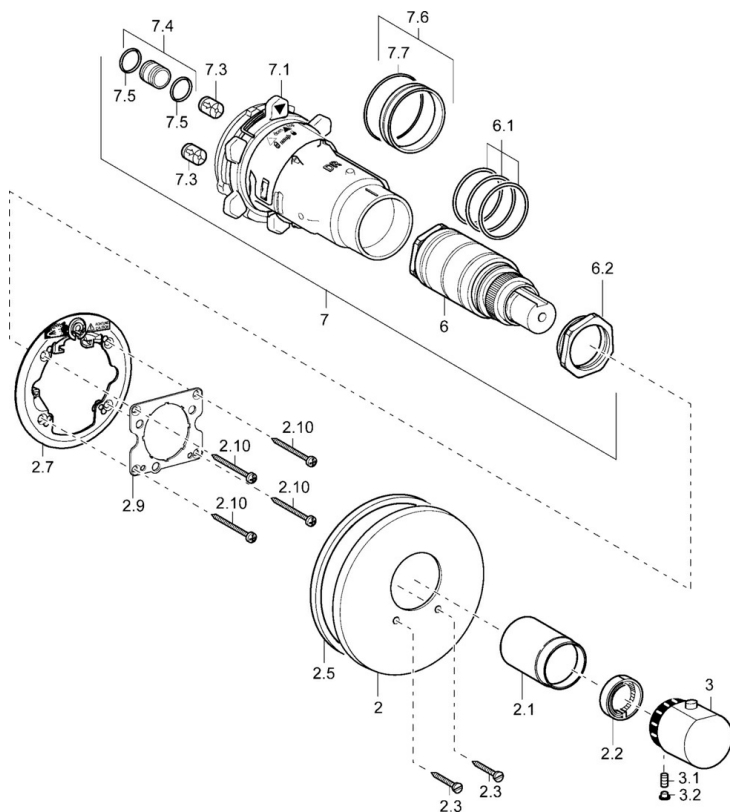

EAN: 4015474146914
static.hansa.com/41129542

- Shower solutions
- Thermostatic, Trim Kit
- Concealed wall mounting
- Chrome
- Temperature control handle
- Thermostatic cartridge for automatic temperature control, Non-return valve(s)
- Round rosette

Technical data

Technical properties

Hot water supply	max. +80°C
Working pressure	1-10 bar
Backflow prevention (EN1717)	EB

Regulations

EN standard	EN 1111
-------------	----------------

Spare parts

SP41129042

	Name	Code
2	Cover flange, d 56 mm	59913078
2	Cover flange, d 135 / d 56 mm Discontinued	59912882
2	Cover flange, d 170/56 mm Discontinued	59912928
2.1	Covering cap Discontinued	59912891
2.2	Retaining ring	59912892
2.3	Screw, M5x25	59912881
2.5	Rubber gasket	59913045
2.7	Fixing part	59912888
2.9	Fixing plate	59913034
2.10	Screw, M4.5x80	59912890
3	Temperature control handle	59912126
3.1	Screw, M6x9.5	59901609
3.2	Cover plug	59911840
6	Thermostatic cartridge, H/C reversed	59911527
6	Thermostatic cartridge	59911525
6.1	O-ring, d 26x2	59911081
6.2	Eye screw, M34x1, AF36	59912988
7	Functional unit Discontinued	59912903
7.1	Blind nut	59912984
7.3	Non-return valve	59905714
7.4	Connection nipple, (2014-)	59913885
7.5	O-ring, d 14x2	59912982
7.6	Ring	59912989
7.7	O-ring, 50.52x1.78	59906841
N.I.	Raising kit, 20 mm	59912754
N.I.	Rebound pin	59912005