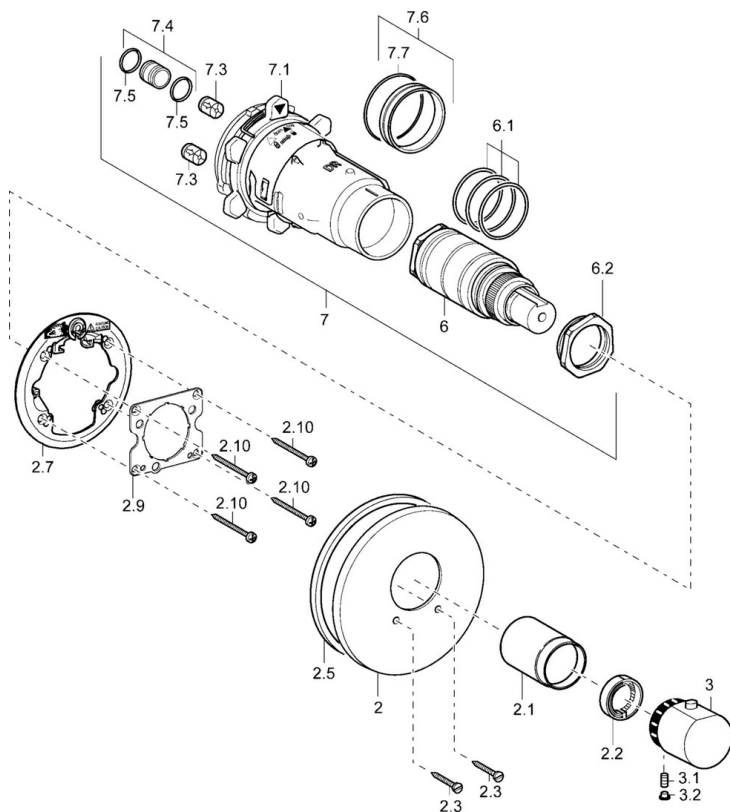

EAN: 4015474112780
static.hansa.com/41129042

- Shower solutions
- Thermostatic, Trim Kit
- Concealed wall mounting
- Chrome
- Temperature control handle
- Thermostatic cartridge for automatic temperature control, Non-return valve(s)
- Round rosette

Technical data

Technical properties

Hot water supply	max. +80°C
Working pressure	1-10 bar
Backflow prevention (EN1717)	EB

Regulations

EN standard	EN 1111
-------------	----------------

Spare parts

SP41129042

	Name	Code
2	Cover flange, d 56 mm	59913078
2	Cover flange, d 135 / d 56 mm Discontinued	59912882
2	Cover flange, d 170/56 mm Discontinued	59912928
2.1	Covering cap Discontinued	59912891
2.2	Retaining ring	59912892
2.3	Screw, M5x25	59912881
2.5	Rubber gasket	59913045
2.7	Fixing part	59912888
2.9	Fixing plate	59913034
2.10	Screw, M4.5x80	59912890
3	Temperature control handle	59912126
3.1	Screw, M6x9.5	59901609
3.2	Cover plug	59911840
6	Thermostatic cartridge, H/C reversed	59911527
6	Thermostatic cartridge	59911525
6.1	O-ring, d 26x2	59911081
6.2	Eye screw, M34x1, AF36	59912988
7	Functional unit Discontinued	59912903
7.1	Blind nut	59912984
7.3	Non-return valve	59905714
7.4	Connection nipple, (2014-)	59913885
7.5	O-ring, d 14x2	59912982
7.6	Ring	59912989
7.7	O-ring, 50.52x1.78	59906841
N.I.	Raising kit, 20 mm	59912754
N.I.	Rebound pin	59912005