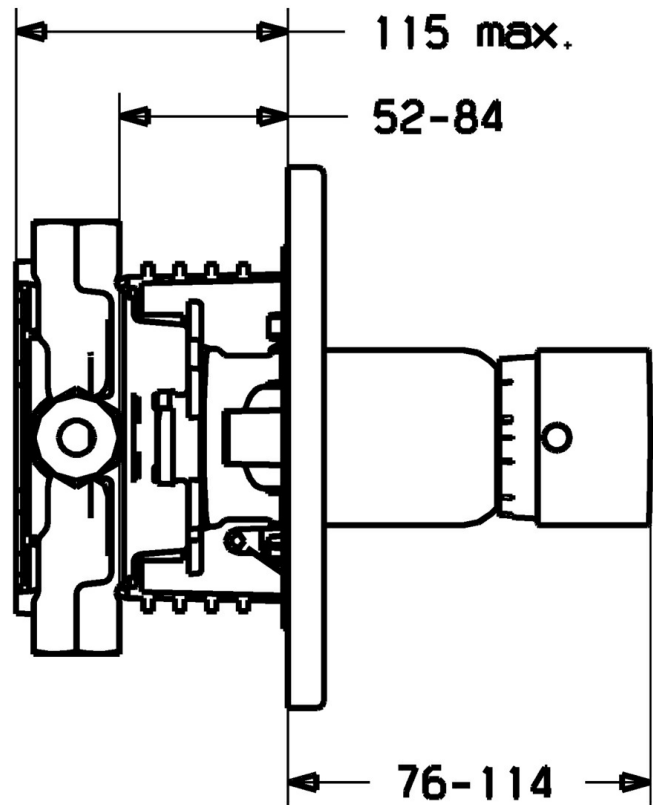

EAN: 4015474112780
static.hansa.com/41129042

- Shower solutions
- Thermostatic, Trim Kit
- Concealed wall mounting
- Chrome
- Temperature control handle
- Thermostatic cartridge for automatic temperature control, Non-return valve(s)
- Round rosette

Technical data

Technical properties

Hot water supply	max. +80°C
Working pressure	1-10 bar
Backflow prevention (EN1717)	EB

Regulations

EN standard	EN 1111
-------------	----------------

Spare parts

SP41129042

	Name	Code
2	Cover flange, d 56 mm	59913078
2	Cover flange, d 135 / d 56 mm Discontinued	59912882
2	Cover flange, d 170/56 mm Discontinued	59912928
2.1	Covering cap Discontinued	59912891
2.2	Retaining ring	59912892
2.3	Screw, M5x25	59912881
2.5	Rubber gasket	59913045
2.7	Fixing part	59912888
2.9	Fixing plate	59913034
2.10	Screw, M4.5x80	59912890
3	Temperature control handle	59912126
3.1	Screw, M6x9.5	59901609
3.2	Cover plug	59911840
6	Thermostatic cartridge, H/C reversed	59911527
6	Thermostatic cartridge	59911525
6.1	O-ring, d 26x2	59911081
6.2	Eye screw, M34x1, AF36	59912988
7	Functional unit Discontinued	59912903
7.1	Blind nut	59912984
7.3	Non-return valve	59905714
7.4	Connection nipple, (2014-)	59913885
7.5	O-ring, d 14x2	59912982
7.6	Ring	59912989
7.7	O-ring, 50.52x1.78	59906841
N.I.	Raising kit, 20 mm	59912754
N.I.	Rebound pin	59912005