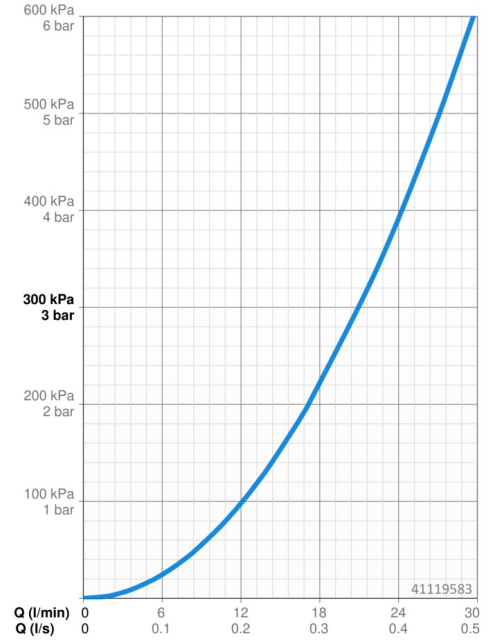

EAN: 4015474267923
static.hansa.com/41119583

- Bath tub & Shower
- Single-lever, Trim Kit
- Concealed wall mounting
- Chrome
- Single operating lever/handle, Hot/Cold symbols
- Round rosette

Technical data

Flow properties

Flow-rate at 3 bar **21.0 / 21.0 l/min**

Technical properties

Hot water supply **max. +80°C**

Working pressure **0.5-10 bar**

Regulations

EN standard **EN 817**

Spare parts

SP41119583

	Name	Code
1	Lever, L=50, M5 IG	59913335
1.1	Screw, M5x35	59913299
1.4	O-ring, d 3x1.5	59913100
1.5	Cap	59913332
2	Cover flange, d 170 mm Discontinued	59914006
2.1	Covering cap	59913364
2.2	Bearing ring	59913363
2.3	O-ring, d 38x2	59913212
2.4	Cover sleeve	59913375
2.5	Flow limiting cap	59912924
2.6	Push button Discontinued	59912925
2.7	Supporting plate	59913378
2.8	O-ring, d 7.65x1.78	59902337
2.9	Fixing plate	59913034
2.10	Screw, M4.5x80	59912890
4	Cartridge, 3.5 Eco	59912324
4	Cartridge, 3.5 Classic	59913075
4.1	Temperature adjustment limiter	59912325
4.2	O-ring, d 28.24x2.62 Discontinued	59912590
4.3	Screw sleeve, M38x1	59912115
4.4	O-ring, d 10.10x1.60 Discontinued	59905072
5	Diverter	59912985
5.3	Sealing kit Discontinued	59912997
7	Functional unit, H/C reversed	59912978
7	Functional unit, 3.5 (2011-) Discontinued	59913380
7.1	Blind nut	59912984
7.4	Connection nipple, (2014-)	59913885
7.5	O-ring, d 14x2	59912982
7.6	Strainer	59913126
N.I.	Raising kit, 20 mm	59912754