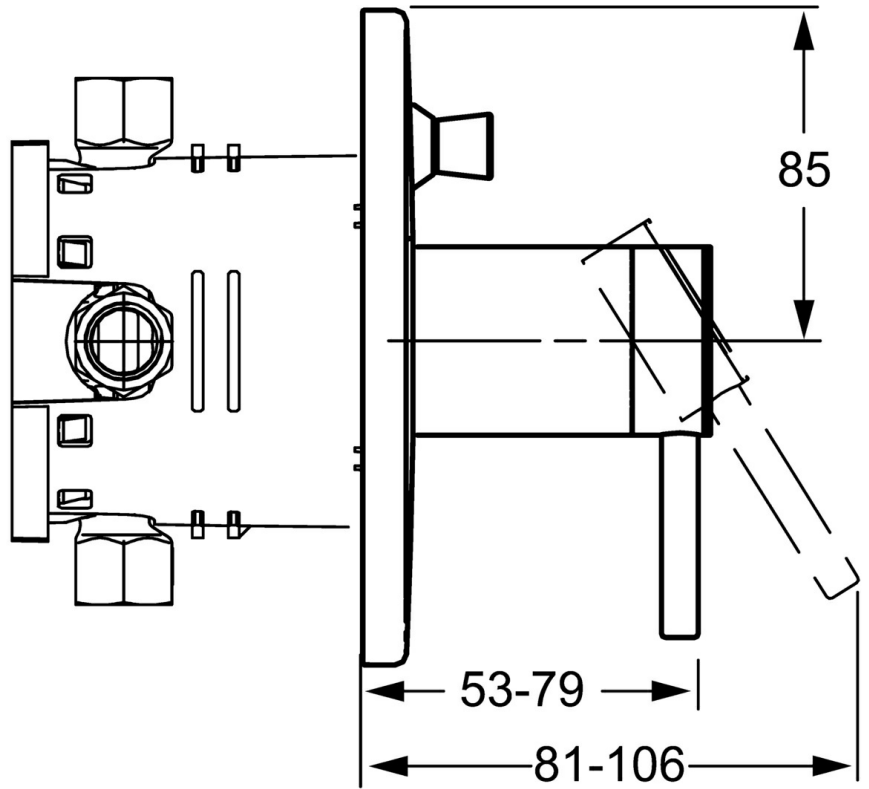

EAN: 4015474267923
static.hansa.com/41119583

- Bath tub & Shower
- Single-lever, Trim Kit
- Concealed wall mounting
- Chrome
- Single operating lever/handle, Hot/Cold symbols
- Round rosette

Technical data

Flow properties

Flow-rate at 3 bar **21.0 / 21.0 l/min**

Technical properties

Hot water supply **max. +80°C**

Working pressure **0.5-10 bar**

Regulations

EN standard **EN 817**

Spare parts

SP41119583

	Name	Code
1	Lever, L=50, M5 IG	59913335
1.1	Screw, M5x35	59913299
1.4	O-ring, d 3x1.5	59913100
1.5	Cap	59913332
2	Cover flange, d 170 mm Discontinued	59914006
2.1	Covering cap	59913364
2.2	Bearing ring	59913363
2.3	O-ring, d 38x2	59913212
2.4	Cover sleeve	59913375
2.5	Flow limiting cap	59912924
2.6	Push button Discontinued	59912925
2.7	Supporting plate	59913378
2.8	O-ring, d 7.65x1.78	59902337
2.9	Fixing plate	59913034
2.10	Screw, M4.5x80	59912890
4	Cartridge, 3.5 Eco	59912324
4	Cartridge, 3.5 Classic	59913075
4.1	Temperature adjustment limiter	59912325
4.2	O-ring, d 28.24x2.62 Discontinued	59912590
4.3	Screw sleeve, M38x1	59912115
4.4	O-ring, d 10.10x1.60 Discontinued	59905072
5	Diverter	59912985
5.3	Sealing kit Discontinued	59912997
7	Functional unit, H/C reversed	59912978
7	Functional unit, 3.5 (2011-) Discontinued	59913380
7.1	Blind nut	59912984
7.4	Connection nipple, (2014-)	59913885
7.5	O-ring, d 14x2	59912982
7.6	Strainer	59913126
N.I.	Raising kit, 20 mm	59912754