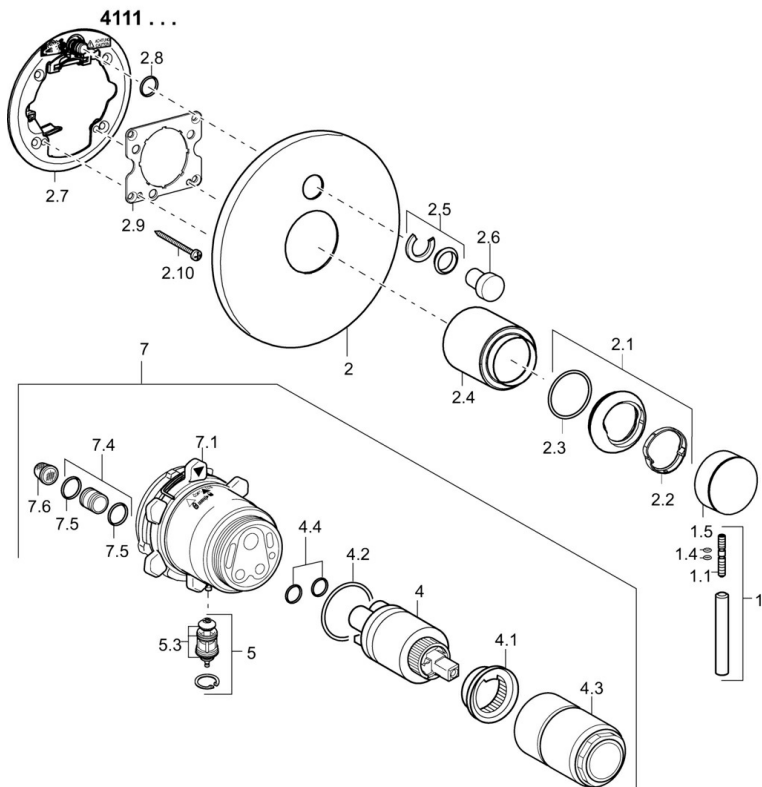

EAN: 4015474267923
static.hansa.com/41119583

- Bath tub & Shower
- Single-lever, Trim Kit
- Concealed wall mounting
- Chrome
- Single operating lever/handle, Hot/Cold symbols
- Round rosette

Technical data

Flow properties

Flow-rate at 3 bar **21.0 / 21.0 l/min**

Technical properties

Hot water supply **max. +80°C**

Working pressure **0.5-10 bar**

Regulations

EN standard **EN 817**

Spare parts

SP41119583

	Name	Code
1	Lever, L=50, M5 IG	59913335
1.1	Screw, M5x35	59913299
1.4	O-ring, d 3x1.5	59913100
1.5	Cap	59913332
2	Cover flange, d 170 mm Discontinued	59914006
2.1	Covering cap	59913364
2.2	Bearing ring	59913363
2.3	O-ring, d 38x2	59913212
2.4	Cover sleeve	59913375
2.5	Flow limiting cap	59912924
2.6	Push button Discontinued	59912925
2.7	Supporting plate	59913378
2.8	O-ring, d 7.65x1.78	59902337
2.9	Fixing plate	59913034
2.10	Screw, M4.5x80	59912890
4	Cartridge, 3.5 Eco	59912324
4	Cartridge, 3.5 Classic	59913075
4.1	Temperature adjustment limiter	59912325
4.2	O-ring, d 28.24x2.62 Discontinued	59912590
4.3	Screw sleeve, M38x1	59912115
4.4	O-ring, d 10.10x1.60 Discontinued	59905072
5	Diverter	59912985
5.3	Sealing kit Discontinued	59912997
7	Functional unit, H/C reversed	59912978
7	Functional unit, 3.5 (2011-) Discontinued	59913380
7.1	Blind nut	59912984
7.4	Connection nipple, (2014-)	59913885
7.5	O-ring, d 14x2	59912982
7.6	Strainer	59913126
N.I.	Raising kit, 20 mm	59912754