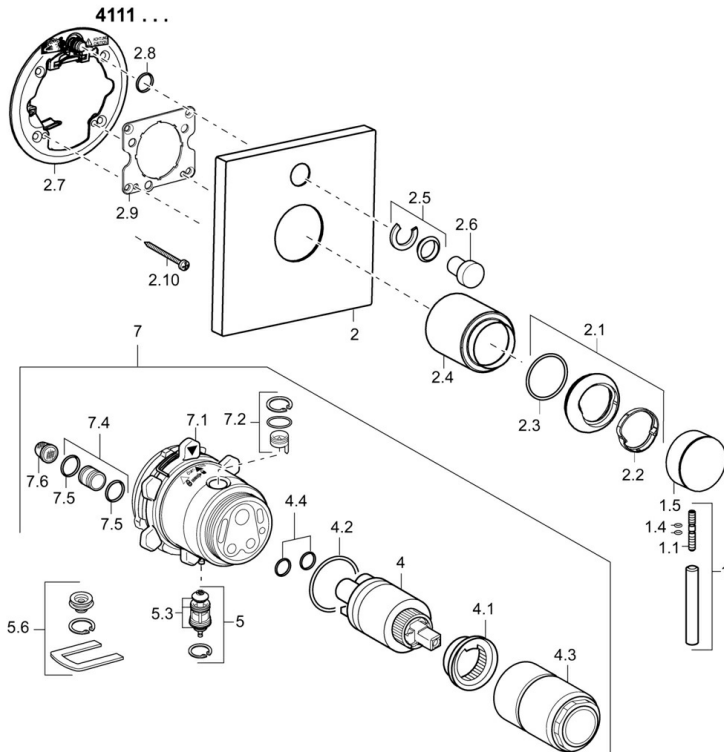

EAN: 4015474186224
static.hansa.com/41119578

- Bath tub & Shower
- Concealed wall mounting
- Trim Kit, Single-lever
- Chrome

Technical data

Technical properties

Hot water supply **max. +80°C**
 Working pressure **0.5-10 bar**

Spare parts

SP41119573

	Name	Code
1	Lever, L=50, M5 IG	59913335
1.1	Screw, M5x35	59913299
1.4	O-ring, d 3x1.5	59913100
1.5	Cap	59913332
1.5	Cap Black Discontinued	59913333
1.5	Cap White Discontinued	59913334
2	Cover plate, 150x150	59913377
2.1	Covering cap	59913364
2.2	Bearing ring	59913363
2.3	O-ring, d 38x2	59913212
2.4	Cover sleeve	59913375
2.5	Flow limiting cap	59912924
2.6	Push button Discontinued	59912925
2.7	Supporting plate	59913378
2.8	O-ring, d 7.65x1.78	59902337
2.9	Fixing plate	59913034
2.10	Screw, M4.5x80	59912890
4	Cartridge, 3.5 Classic	59913075
4	Cartridge, 3.5 Eco	59912324
4.1	Temperature adjustment limiter	59912325
4.2	O-ring, d 28.24x2.62 Discontinued	59912590
4.3	Screw sleeve, M38x1	59912115
4.4	O-ring, d 10.10x1.60 Discontinued	59905072
5	Diverter	59912985
5.3	Sealing kit Discontinued	59912997
7	Functional unit, 3.5 (2011-) Discontinued	59913380
7	Functional unit, H/C reversed	59912978
7.1	Blind nut	59912984
7.4	Connection nipple Discontinued	59912983
7.5	O-ring, d 14x2	59912982
7.6	Strainer	59913126
N.I.	Raising kit, 20 mm	59912754