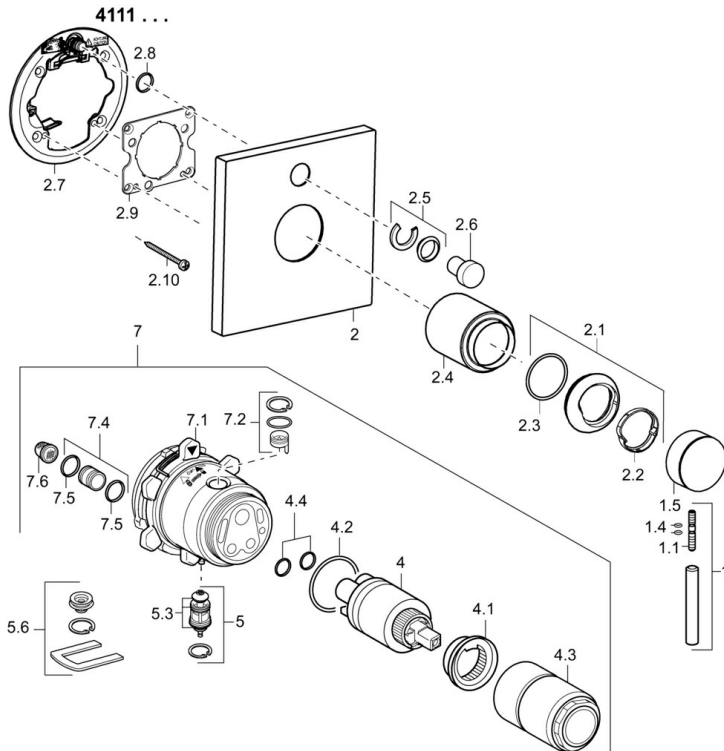

EAN: 4015474180383
static.hansa.com/41119577

- Bath tub & Shower
- Trim Kit, Single-lever
- Concealed wall mounting
- Chrome

Technical data

Technical properties

Hot water supply **max. +80°C**
 Working pressure **0.5-10 bar**

Spare parts

SP41119573

	Name	Code
1	Lever, L=50, M5 IG	59913335
1.1	Screw, M5x35	59913299
1.4	O-ring, d 3x1.5	59913100
1.5	Cap	59913332
1.5	Cap Black Discontinued	59913333
1.5	Cap White Discontinued	59913334
2	Cover plate, 150x150	59913377
2.1	Covering cap	59913364
2.2	Bearing ring	59913363
2.3	O-ring, d 38x2	59913212
2.4	Cover sleeve	59913375
2.5	Flow limiting cap	59912924
2.6	Push button Discontinued	59912925
2.7	Supporting plate	59913378
2.8	O-ring, d 7.65x1.78	59902337
2.9	Fixing plate	59913034
2.10	Screw, M4.5x80	59912890
4	Cartridge, 3.5 Classic	59913075
4	Cartridge, 3.5 Eco	59912324
4.1	Temperature adjustment limiter	59912325
4.2	O-ring, d 28.24x2.62 Discontinued	59912590
4.3	Screw sleeve, M38x1	59912115
4.4	O-ring, d 10.10x1.60 Discontinued	59905072
5	Diverter	59912985
5.3	Sealing kit Discontinued	59912997
7	Functional unit, 3.5 (2011-) Discontinued	59913380
7	Functional unit, H/C reversed	59912978
7.1	Blind nut	59912984
7.4	Connection nipple Discontinued	59912983
7.5	O-ring, d 14x2	59912982
7.6	Strainer	59913126
N.I.	Raising kit, 20 mm	59912754