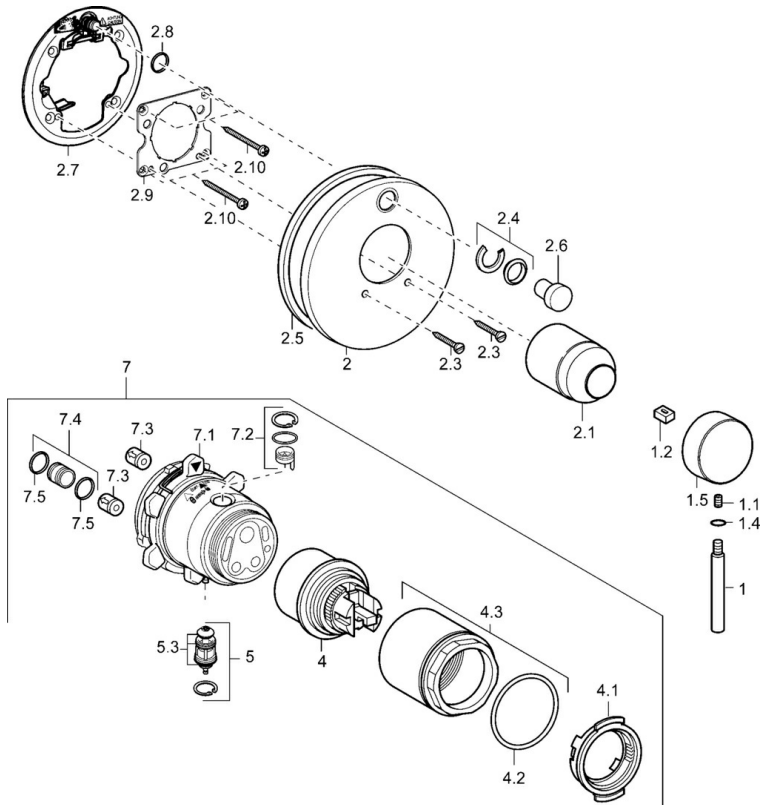

EAN: 4015474146884
static.hansa.com/41119541

- Bathtub & Shower
- Trim Kit, Single-lever
- Concealed wall mounting
- Chrome

Technical data

Technical properties

Hot water supply	max. +80°C
Working pressure	0.5-10 bar

Spare parts

SP41119041

	Name	Code
1	Lever, 80 mm Discontinued	59912122
1.1	Screw, M5x8, SW2.5	59904755
1.2	Bushing	59904778
1.4	O-ring, d 6x1	59912136
1.5	Covering cap Discontinued	59912143
2	Cover flange	59912929
2	Cover plate Discontinued	59912883
2	Cover plate, d 170 mm Discontinued	59913077
2.1	Covering cap	59904820
2.3	Screw, M5x25	59912881
2.4	Flow limiting cap	59912924
2.5	Rubber gasket	59913045
2.6	Snap	59912926
2.7	Fixing part	59912889
2.8	O-ring, d 7.65x1.78	59902337
2.9	Fixing plate	59913034
2.10	Screw, M4.5x80	59912890
4	Cartridge, 4.8 eco	59904601
4.1	Hot water limiter	59904759
4.2	O-ring, 50.52x1.78	59906841
4.3	Eye screw, M50x1, SW45	59912980
5	Diverter	59912985
5.3	Sealing kit Discontinued	59912997
7	Functional unit, 4.8 Discontinued	59912898
7	Functional unit Discontinued	59912907
7.1	Blind nut	59912984
7.2	Valve	59912986
7.4	Connection nipple, (2014-)	59913885
7.5	O-ring, d 14x2	59912982
N.I.	Raising kit, 20 mm	59912754