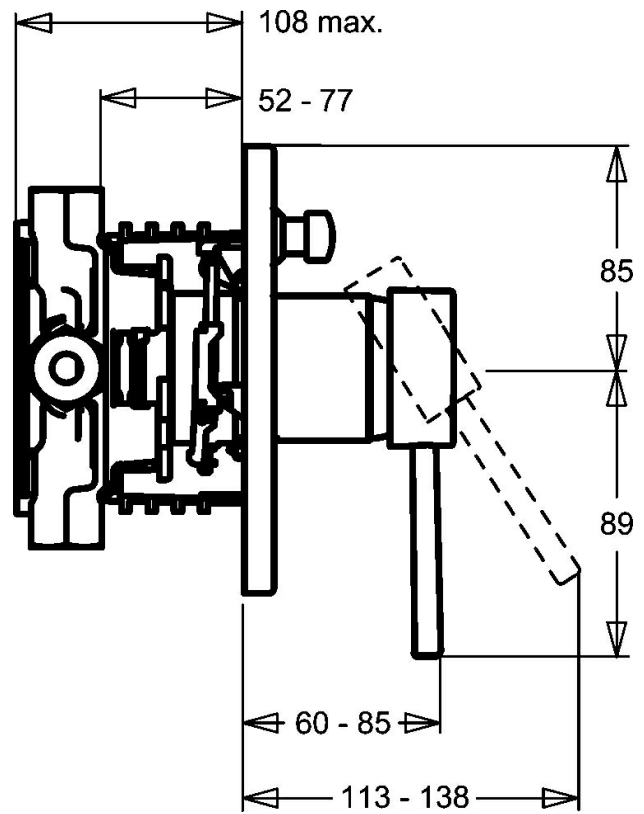

EAN: 4015474146884
static.hansa.com/41119541

- Bathtub & Shower
- Trim Kit, Single-lever
- Concealed wall mounting
- Chrome

Technical data

Technical properties

Hot water supply	max. +80°C
Working pressure	0.5-10 bar

Spare parts

SP41119041

	Name	Code
1	Lever, 80 mm Discontinued	59912122
1.1	Screw, M5x8, SW2.5	59904755
1.2	Bushing	59904778
1.4	O-ring, d 6x1	59912136
1.5	Covering cap Discontinued	59912143
2	Cover flange	59912929
2	Cover plate Discontinued	59912883
2	Cover plate, d 170 mm Discontinued	59913077
2.1	Covering cap	59904820
2.3	Screw, M5x25	59912881
2.4	Flow limiting cap	59912924
2.5	Rubber gasket	59913045
2.6	Snap	59912926
2.7	Fixing part	59912889
2.8	O-ring, d 7.65x1.78	59902337
2.9	Fixing plate	59913034
2.10	Screw, M4.5x80	59912890
4	Cartridge, 4.8 eco	59904601
4.1	Hot water limiter	59904759
4.2	O-ring, 50.52x1.78	59906841
4.3	Eye screw, M50x1, SW45	59912980
5	Diverter	59912985
5.3	Sealing kit Discontinued	59912997
7	Functional unit, 4.8 Discontinued	59912898
7	Functional unit Discontinued	59912907
7.1	Blind nut	59912984
7.2	Valve	59912986
7.4	Connection nipple, (2014-)	59913885
7.5	O-ring, d 14x2	59912982
N.I.	Raising kit, 20 mm	59912754