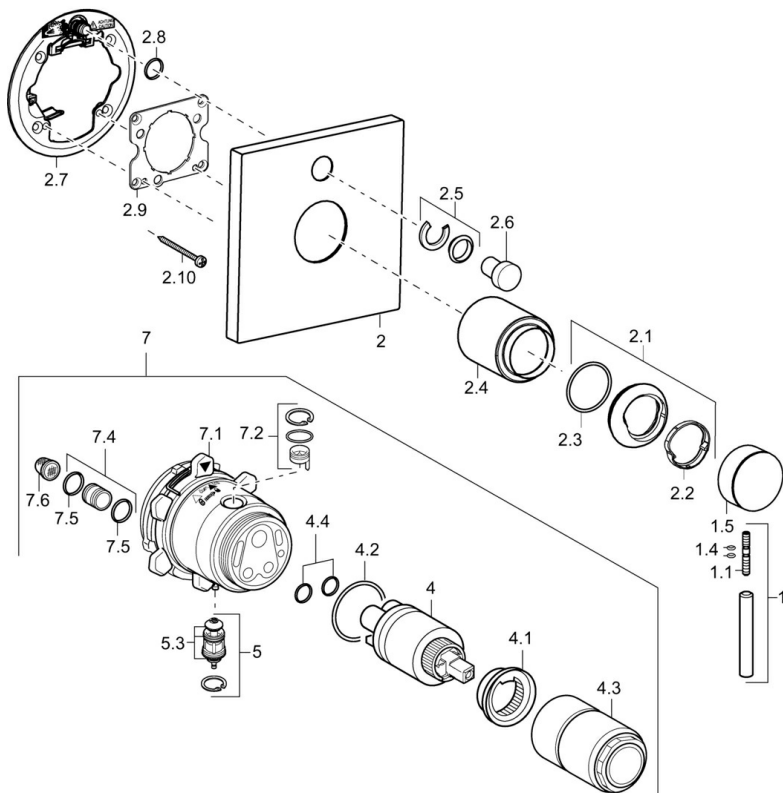

EAN: 4015474186248  
[static.hansa.com/41113578](https://static.hansa.com/41113578)

- Bathtub & Shower
- Trim Kit, Single-lever
- Concealed wall mounting
- Chrome
- Non-return valve(s)

### SP41113573

	Name	Code
1	Lever, L=50, M5 IG	59913335
1.1	Screw, M5x35	59913299
1.4	O-ring, d 3x1.5	59913100
1.5	Cap	59913332
1.5	Cap White Discontinued	59913334
1.5	Cap Black Discontinued	59913333
2	Cover plate, 150x150	59913377
2.1	Covering cap	59913364
2.2	Bearing ring	59913363
2.3	O-ring, d 38x2	59913212
2.4	Cover sleeve	59913375
2.5	Flow limiting cap	59912924
2.6	Push button Discontinued	59912925
2.7	Supporting plate	59913378
2.8	O-ring, d 7.65x1.78	59902337
2.9	Fixing plate	59913034
2.10	Screw, M4.5x80	59912890
4	Cartridge, 3.5 Eco	59912324
4	Cartridge, 3.5 Classic	59913075
4.1	Temperature adjustment limiter	59912325
4.2	O-ring, d 28.24x2.62 Discontinued	59912590
4.3	Screw sleeve, M38x1	59912115
4.4	O-ring, d 10.10x1.60 Discontinued	59905072
5	Diverter	59912985
5.3	Sealing kit Discontinued	59912997
7	Functional unit, 3.5 Discontinued	59913379
7	Functional unit, H/C reversed	59912978
7.1	Blind nut	59912984
7.2	Valve	59912986
7.4	Connection nipple, (2014-)	59913885
7.5	O-ring, d 14x2	59912982
7.6	Strainer	59913126
N.I.	Raising kit, 20 mm	59912754