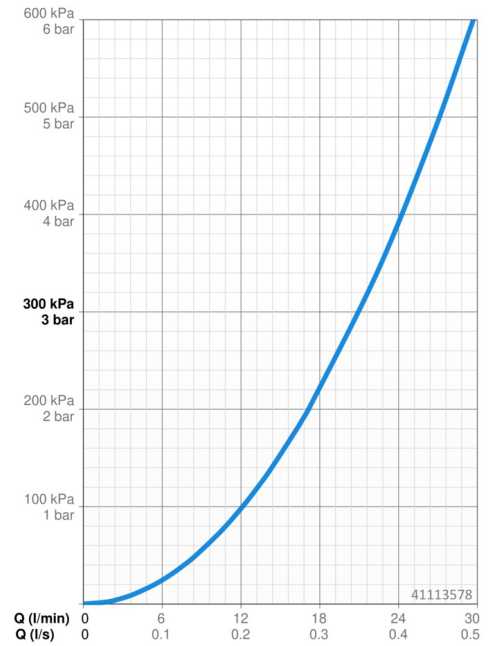

EAN: 4015474186248  
[static.hansa.com/41113578](https://static.hansa.com/41113578)

- Bathtub & Shower
- Trim Kit, Single-lever
- Concealed wall mounting
- Chrome
- Non-return valve(s)

## Technical data

### Flow properties

Flow-rate at 3 bar **21.0 / 21.0 l/min**

### Technical properties

Hot water supply **max. +80°C**  
Working pressure **0.5-10 bar**  
Backflow prevention (EN1717) **LB**