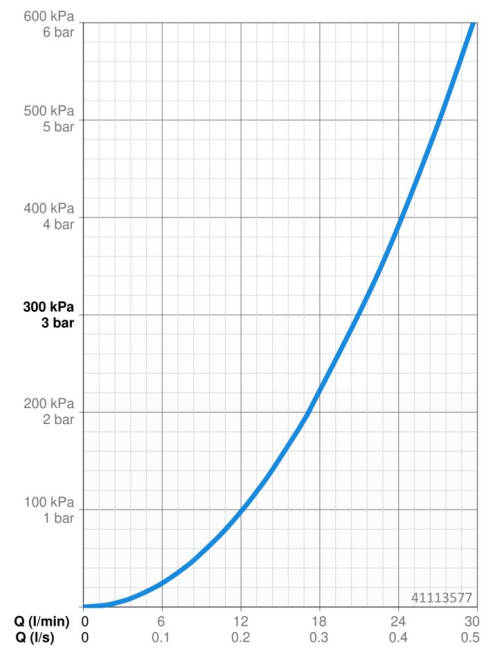

EAN: 4015474181229
static.hansa.com/41113577

- Bathtub & Shower
- Trim Kit, Single-lever
- Concealed wall mounting
- Chrome
- Non-return valve(s)

Technical data

Flow properties

Flow-rate at 3 bar **21.0 / 21.0 l/min**

Technical properties

Hot water supply **max. +80°C**
 Working pressure **0.5-10 bar**
 Backflow prevention (EN1717) **LB**

Spare parts

SP41113573

	Name	Code
1	Lever, L=50, M5 IG	59913335
1.1	Screw, M5x35	59913299
1.4	O-ring, d 3x1.5	59913100
1.5	Cap	59913332
1.5	Cap White Discontinued	59913334
1.5	Cap Black Discontinued	59913333
2	Cover plate, 150x150	59913377
2.1	Covering cap	59913364
2.2	Bearing ring	59913363
2.3	O-ring, d 38x2	59913212
2.4	Cover sleeve	59913375
2.5	Flow limiting cap	59912924
2.6	Push button Discontinued	59912925
2.7	Supporting plate	59913378
2.8	O-ring, d 7.65x1.78	59902337
2.9	Fixing plate	59913034
2.10	Screw, M4.5x80	59912890
4	Cartridge, 3.5 Eco	59912324
4	Cartridge, 3.5 Classic	59913075
4.1	Temperature adjustment limiter	59912325
4.2	O-ring, d 28.24x2.62 Discontinued	59912590
4.3	Screw sleeve, M38x1	59912115
4.4	O-ring, d 10.10x1.60 Discontinued	59905072
5	Diverter	59912985
5.3	Sealing kit Discontinued	59912997
7	Functional unit, 3.5 Discontinued	59913379
7	Functional unit, H/C reversed	59912978
7.1	Blind nut	59912984
7.2	Valve	59912986
7.4	Connection nipple, (2014-)	59913885
7.5	O-ring, d 14x2	59912982
7.6	Strainer	59913126
N.I.	Raising kit, 20 mm	59912754