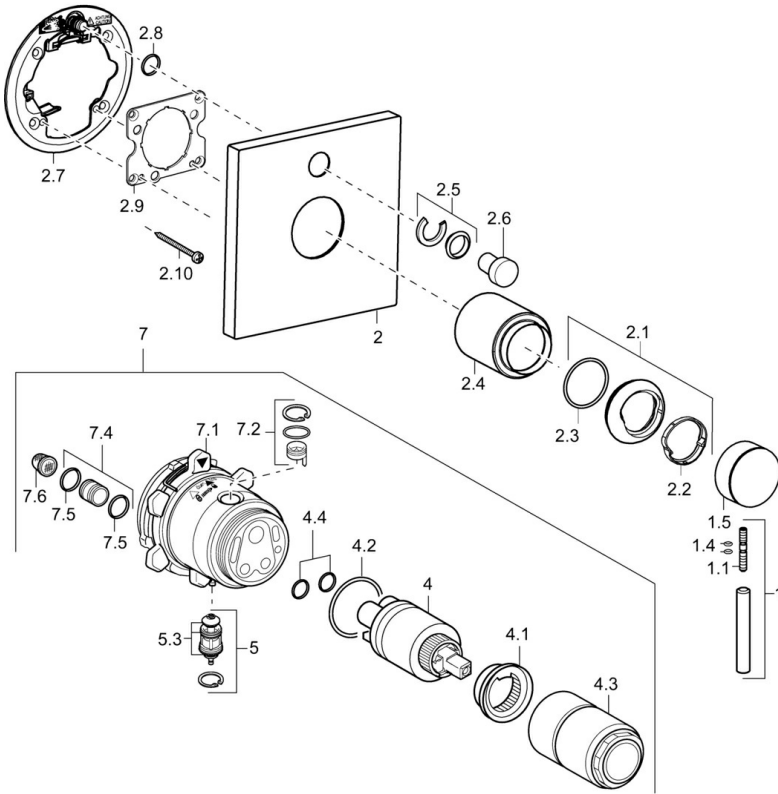

EAN: 4015474181229
static.hansa.com/41113577

- Bathtub & Shower
- Trim Kit, Single-lever
- Concealed wall mounting
- Chrome
- Non-return valve(s)

Technical data

Flow properties

Flow-rate at 3 bar **21.0 / 21.0 l/min**

Technical properties

Hot water supply **max. +80°C**
 Working pressure **0.5-10 bar**
 Backflow prevention (EN1717) **LB**

Spare parts

SP41113573

	Name	Code
1	Lever, L=50, M5 IG	59913335
1.1	Screw, M5x35	59913299
1.4	O-ring, d 3x1.5	59913100
1.5	Cap	59913332
1.5	Cap White Discontinued	59913334
1.5	Cap Black Discontinued	59913333
2	Cover plate, 150x150	59913377
2.1	Covering cap	59913364
2.2	Bearing ring	59913363
2.3	O-ring, d 38x2	59913212
2.4	Cover sleeve	59913375
2.5	Flow limiting cap	59912924
2.6	Push button Discontinued	59912925
2.7	Supporting plate	59913378
2.8	O-ring, d 7.65x1.78	59902337
2.9	Fixing plate	59913034
2.10	Screw, M4.5x80	59912890
4	Cartridge, 3.5 Eco	59912324
4	Cartridge, 3.5 Classic	59913075
4.1	Temperature adjustment limiter	59912325
4.2	O-ring, d 28.24x2.62 Discontinued	59912590
4.3	Screw sleeve, M38x1	59912115
4.4	O-ring, d 10.10x1.60 Discontinued	59905072
5	Diverter	59912985
5.3	Sealing kit Discontinued	59912997
7	Functional unit, 3.5 Discontinued	59913379
7	Functional unit, H/C reversed	59912978
7.1	Blind nut	59912984
7.2	Valve	59912986
7.4	Connection nipple, (2014-)	59913885
7.5	O-ring, d 14x2	59912982
7.6	Strainer	59913126
N.I.	Raising kit, 20 mm	59912754