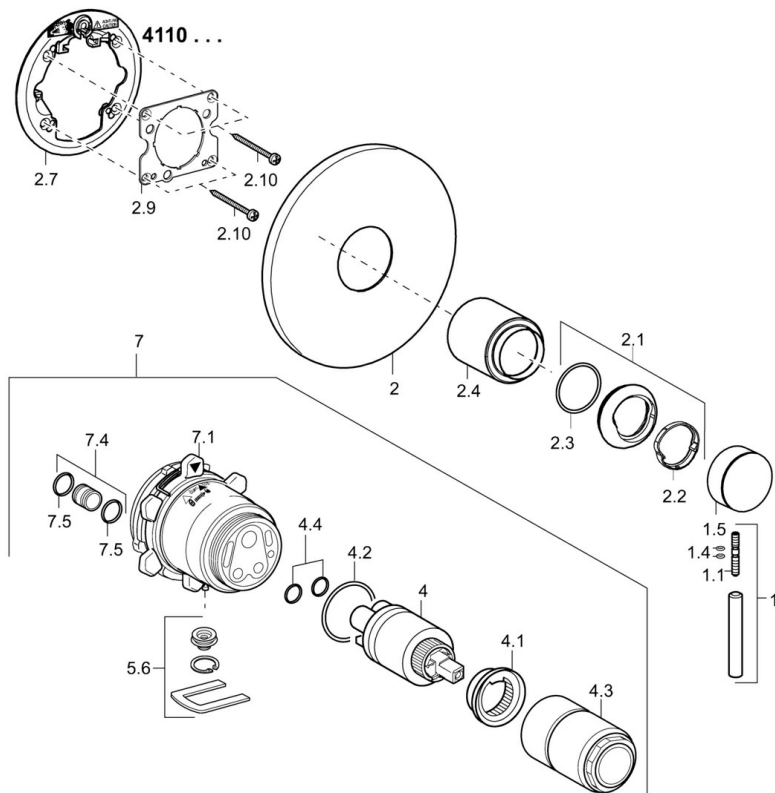

EAN: 4015474267954
static.hansa.com/41109583

- Shower solutions
- Trim Kit, Single-lever
- Concealed wall mounting
- Chrome
- Round rosette

Technical data

Technical properties

Hot water supply	max. +80°C
Working pressure	0.5-10 bar

Spare parts

SP41109583

	Name	Code
1	Lever, L=50, M5 IG	59913335
1.1	Screw, M5x35	59913299
1.4	O-ring, d 3x1.5	59913100
1.5	Cap	59913332
2	Cover flange, d 170 mm Discontinued	59914005
2.1	Covering cap	59913364
2.2	Bearing ring	59913363
2.3	O-ring, d 38x2	59913212
2.4	Cover sleeve	59913375
2.7	Supporting plate Discontinued	59913374
2.9	Fixing plate	59913034
2.10	Screw, M4,5x80	59912890
4	Cartridge, 3.5 Classic	59913075
4	Cartridge, 3.5 Eco	59912324
4.1	Temperature adjustment limiter	59912325
4.2	O-ring, d 28.24x2.62 Discontinued	59912590
4.3	Screw sleeve, M38x1	59912115
4.4	O-ring, d 10.10x1.60 Discontinued	59905072
5.6	Plug	59912981
7	Functional unit, 3.5, (2011-) Discontinued	59913376
7	Functional unit, H/C reversed	59912978
7.1	Blind nut	59912984
7.4	Connection nipple, (2014-)	59913885
7.5	O-ring, d 14x2	59912982
N.I.	Raising kit, 20 mm	59912754