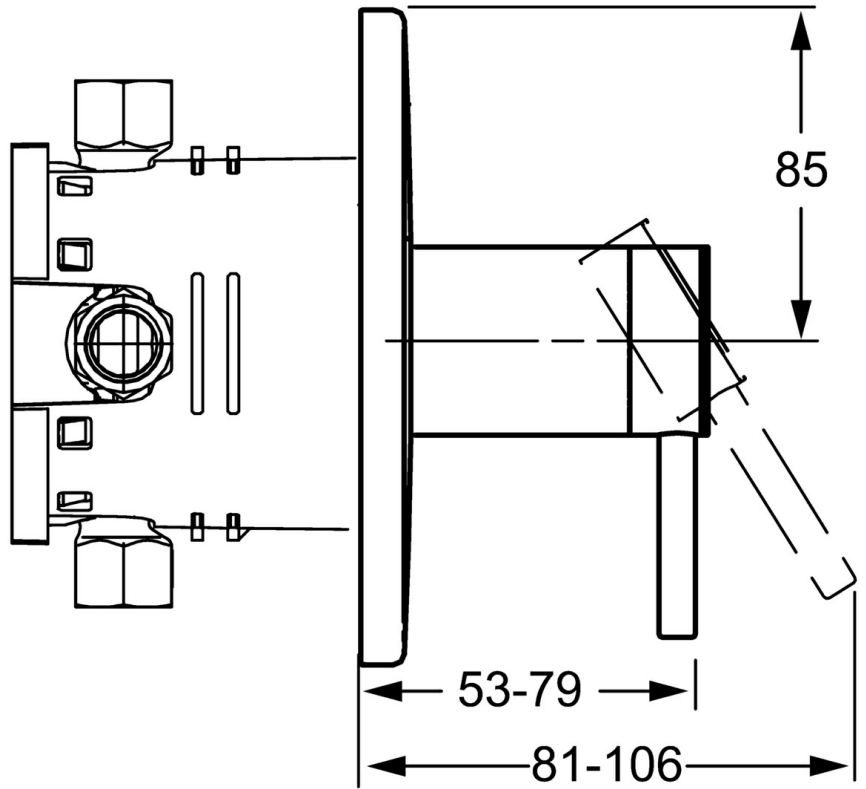

EAN: 4015474267954
static.hansa.com/41109583

- Shower solutions
- Trim Kit, Single-lever
- Concealed wall mounting
- Chrome
- Round rosette

Technical data

Technical properties

Hot water supply	max. +80°C
Working pressure	0.5-10 bar

Spare parts

SP41109583

	Name	Code
1	Lever, L=50, M5 IG	59913335
1.1	Screw, M5x35	59913299
1.4	O-ring, d 3x1.5	59913100
1.5	Cap	59913332
2	Cover flange, d 170 mm Discontinued	59914005
2.1	Covering cap	59913364
2.2	Bearing ring	59913363
2.3	O-ring, d 38x2	59913212
2.4	Cover sleeve	59913375
2.7	Supporting plate Discontinued	59913374
2.9	Fixing plate	59913034
2.10	Screw, M4,5x80	59912890
4	Cartridge, 3.5 Classic	59913075
4	Cartridge, 3.5 Eco	59912324
4.1	Temperature adjustment limiter	59912325
4.2	O-ring, d 28.24x2.62 Discontinued	59912590
4.3	Screw sleeve, M38x1	59912115
4.4	O-ring, d 10.10x1.60 Discontinued	59905072
5.6	Plug	59912981
7	Functional unit, 3.5, (2011-) Discontinued	59913376
7	Functional unit, H/C reversed	59912978
7.1	Blind nut	59912984
7.4	Connection nipple, (2014-)	59913885
7.5	O-ring, d 14x2	59912982
N.I.	Raising kit, 20 mm	59912754