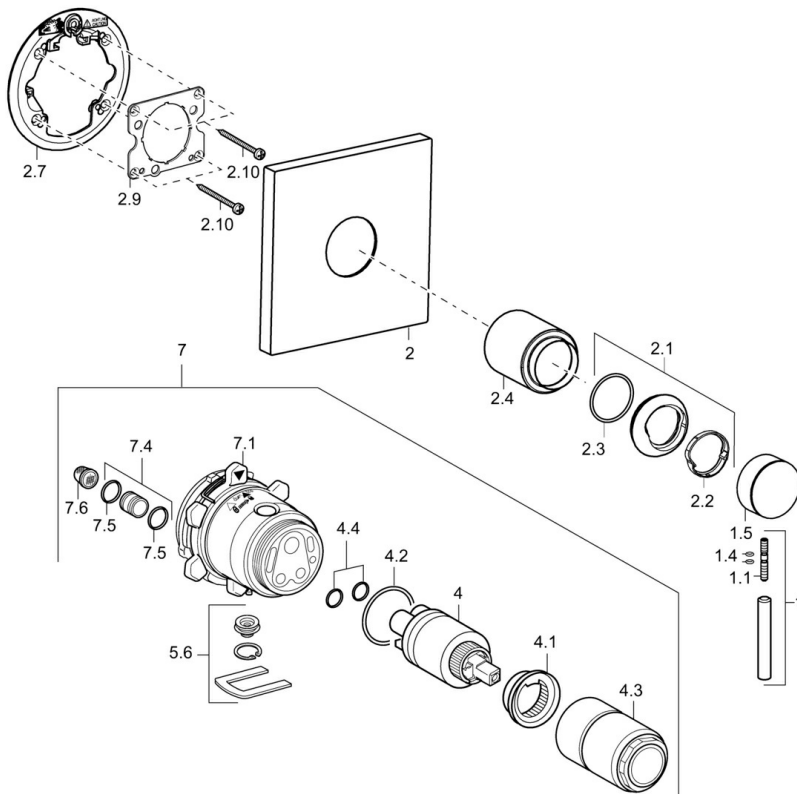

EAN: 4015474186262
static.hansa.com/41109578

- Shower solutions
- Trim Kit, Single-lever
- Concealed wall mounting
- Chrome

Technical data

Technical properties

Hot water supply **max. +80°C**
 Working pressure **0.5-10 bar**

Spare parts

SP41109573

	Name	Code
1	Lever, L=50, M5 IG	59913335
1.1	Screw, M5x35	59913299
1.4	O-ring, d 3x1.5	59913100
1.5	Cap Black Discontinued	59913333
1.5	Cap	59913332
1.5	Cap White Discontinued	59913334
2	Cover plate, 150x150 Discontinued	59913373
2.1	Covering cap	59913364
2.2	Bearing ring	59913363
2.3	O-ring, d 38x2	59913212
2.4	Cover sleeve	59913375
2.7	Supporting plate Discontinued	59913374
2.9	Fixing plate	59913034
2.10	Screw, M4.5x80	59912890
4	Cartridge, 3.5 Classic	59913075
4	Cartridge, 3.5 Eco	59912324
4.1	Temperature adjustment limiter	59912325
4.2	O-ring, d 28.24x2.62 Discontinued	59912590
4.3	Screw sleeve, M38x1	59912115
4.4	O-ring, d 10.10x1.60 Discontinued	59905072
5.6	Plug	59912981
7	Functional unit, H/C reversed	59912978
7	Functional unit, 3.5, (2011-) Discontinued	59913376
7.1	Blind nut	59912984
7.4	Connection nipple, (2014-)	59913885
7.5	O-ring, d 14x2	59912982
N.I.	Raising kit, 20 mm	59912754