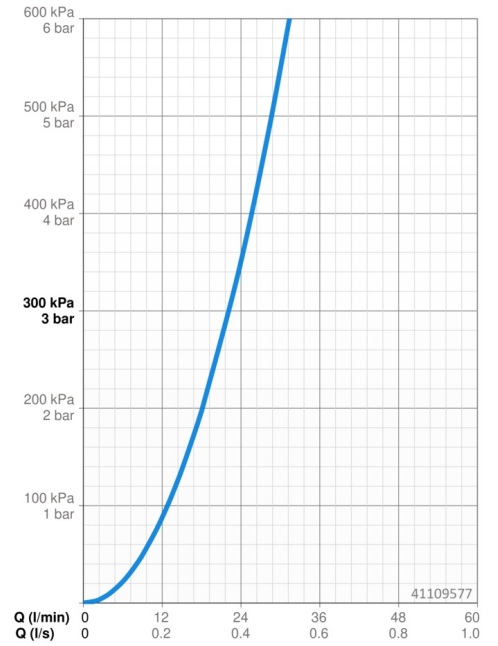

EAN: 4015474180406
static.hansa.com/41109577

- Shower solutions
- Trim Kit, Single-lever
- Concealed wall mounting
- Chrome

Technical data

Flow properties

Flow-rate at 3 bar **22.2 l/min**

Technical properties

Hot water supply **max. +80°C**
 Working pressure **0.5-10 bar**

Spare parts

SP41109573

	Name	Code
1	Lever, L=50, M5 IG	59913335
1.1	Screw, M5x35	59913299
1.4	O-ring, d 3x1.5	59913100
1.5	Cap Black Discontinued	59913333
1.5	Cap	59913332
1.5	Cap White Discontinued	59913334
2	Cover plate, 150x150 Discontinued	59913373
2.1	Covering cap	59913364
2.2	Bearing ring	59913363
2.3	O-ring, d 38x2	59913212
2.4	Cover sleeve	59913375
2.7	Supporting plate Discontinued	59913374
2.9	Fixing plate	59913034
2.10	Screw, M4.5x80	59912890
4	Cartridge, 3.5 Classic	59913075
4	Cartridge, 3.5 Eco	59912324
4.1	Temperature adjustment limiter	59912325
4.2	O-ring, d 28.24x2.62 Discontinued	59912590
4.3	Screw sleeve, M38x1	59912115
4.4	O-ring, d 10.10x1.60 Discontinued	59905072
5.6	Plug	59912981
7	Functional unit, H/C reversed	59912978
7	Functional unit, 3.5, (2011-) Discontinued	59913376
7.1	Blind nut	59912984
7.4	Connection nipple, (2014-)	59913885
7.5	O-ring, d 14x2	59912982
N.I.	Raising kit, 20 mm	59912754