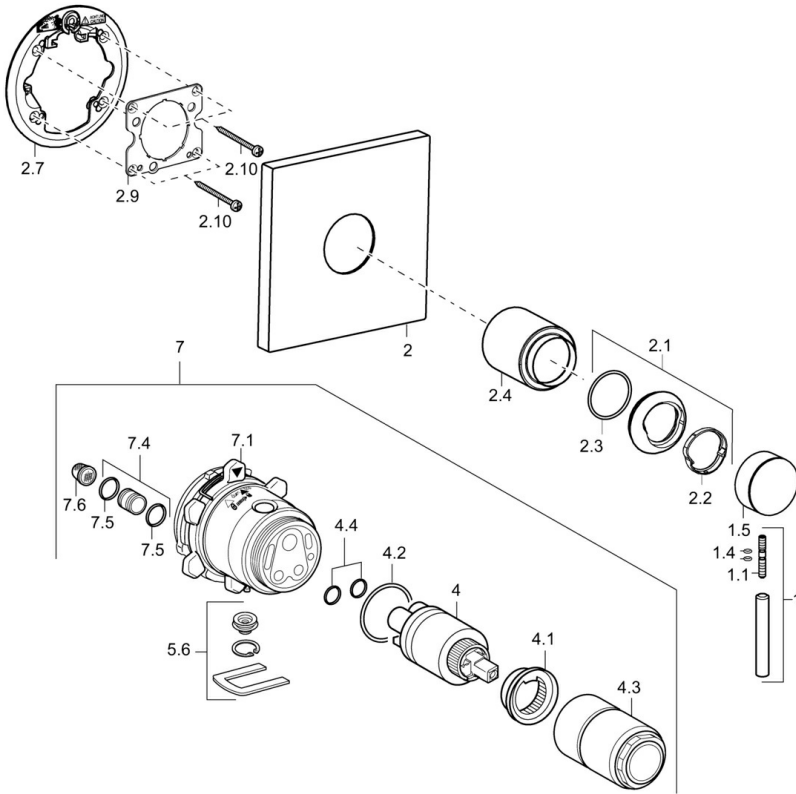

EAN: 4015474180406
static.hansa.com/41109577

- Shower solutions
- Trim Kit, Single-lever
- Concealed wall mounting
- Chrome

Technical data

Flow properties

Flow-rate at 3 bar **22.2 l/min**

Technical properties

Hot water supply **max. +80°C**
 Working pressure **0.5-10 bar**

Spare parts

SP41109573

	Name	Code
1	Lever, L=50, M5 IG	59913335
1.1	Screw, M5x35	59913299
1.4	O-ring, d 3x1.5	59913100
1.5	Cap Black Discontinued	59913333
1.5	Cap	59913332
1.5	Cap White Discontinued	59913334
2	Cover plate, 150x150 Discontinued	59913373
2.1	Covering cap	59913364
2.2	Bearing ring	59913363
2.3	O-ring, d 38x2	59913212
2.4	Cover sleeve	59913375
2.7	Supporting plate Discontinued	59913374
2.9	Fixing plate	59913034
2.10	Screw, M4.5x80	59912890
4	Cartridge, 3.5 Classic	59913075
4	Cartridge, 3.5 Eco	59912324
4.1	Temperature adjustment limiter	59912325
4.2	O-ring, d 28.24x2.62 Discontinued	59912590
4.3	Screw sleeve, M38x1	59912115
4.4	O-ring, d 10.10x1.60 Discontinued	59905072
5.6	Plug	59912981
7	Functional unit, H/C reversed	59912978
7	Functional unit, 3.5, (2011-) Discontinued	59913376
7.1	Blind nut	59912984
7.4	Connection nipple, (2014-)	59913885
7.5	O-ring, d 14x2	59912982
N.I.	Raising kit, 20 mm	59912754