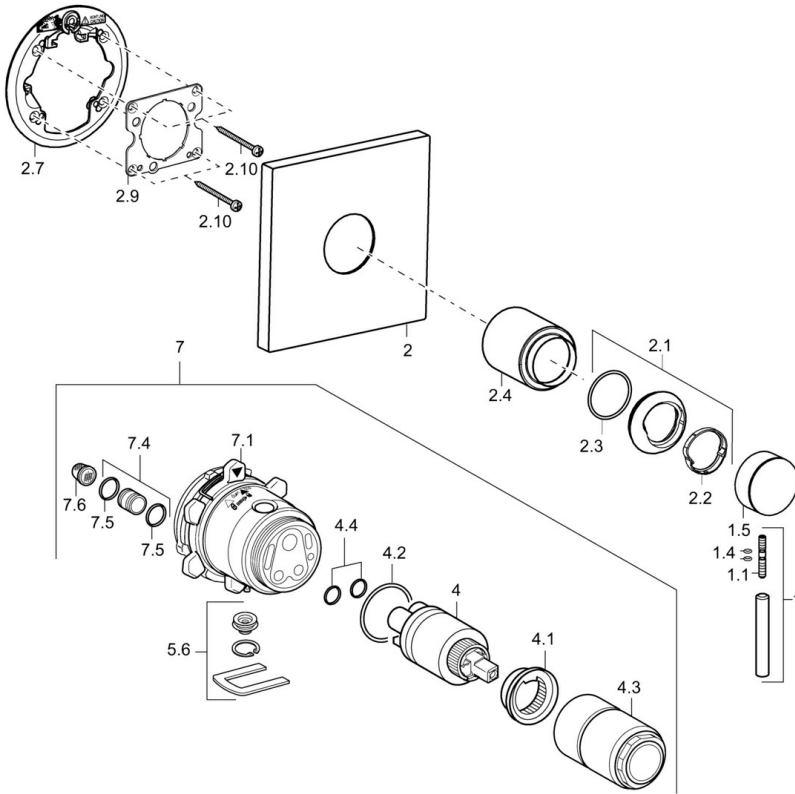

EAN: 4015474173514
static.hansa.com/41109573

- Shower solutions
- Single-lever, Trim Kit
- Concealed wall mounting
- Chrome
- Single operating lever/handle, Hot/Cold symbols
- Square rosette

Technical data

Flow properties

Flow-rate at 3 bar **22.2 l/min**

Technical properties

Hot water supply **max. +80°C**
 Working pressure **0.5-10 bar**

Regulations

EN standard **EN 817**

Spare parts

SP41109573

	Name	Code
1	Lever, L=50, M5 IG	59913335
1.1	Screw, M5x35	59913299
1.4	O-ring, d 3x1.5	59913100
1.5	Cap Black Discontinued	59913333
1.5	Cap	59913332
1.5	Cap White Discontinued	59913334
2	Cover plate, 150x150 Discontinued	59913373
2.1	Covering cap	59913364
2.2	Bearing ring	59913363
2.3	O-ring, d 38x2	59913212
2.4	Cover sleeve	59913375
2.7	Supporting plate Discontinued	59913374
2.9	Fixing plate	59913034
2.10	Screw, M4.5x80	59912890
4	Cartridge, 3.5 Classic	59913075
4	Cartridge, 3.5 Eco	59912324
4.1	Temperature adjustment limiter	59912325
4.2	O-ring, d 28.24x2.62 Discontinued	59912590
4.3	Screw sleeve, M38x1	59912115
4.4	O-ring, d 10.10x1.60 Discontinued	59905072
5.6	Plug	59912981
7	Functional unit, H/C reversed	59912978
7	Functional unit, 3.5, (2011-) Discontinued	59913376
7.1	Blind nut	59912984
7.4	Connection nipple, (2014-)	59913885
7.5	O-ring, d 14x2	59912982
N.I.	Raising kit, 20 mm	59912754