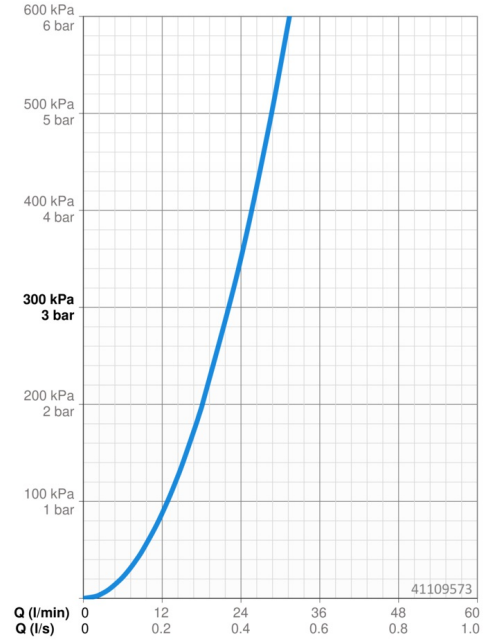

EAN: 4015474173514
static.hansa.com/41109573

- Shower solutions
- Single-lever, Trim Kit
- Concealed wall mounting
- Chrome
- Single operating lever/handle, Hot/Cold symbols
- Square rosette

Technical data

Flow properties

Flow-rate at 3 bar **22.2 l/min**

Technical properties

Hot water supply **max. +80°C**
 Working pressure **0.5-10 bar**

Regulations

EN standard **EN 817**

Spare parts

SP41109573