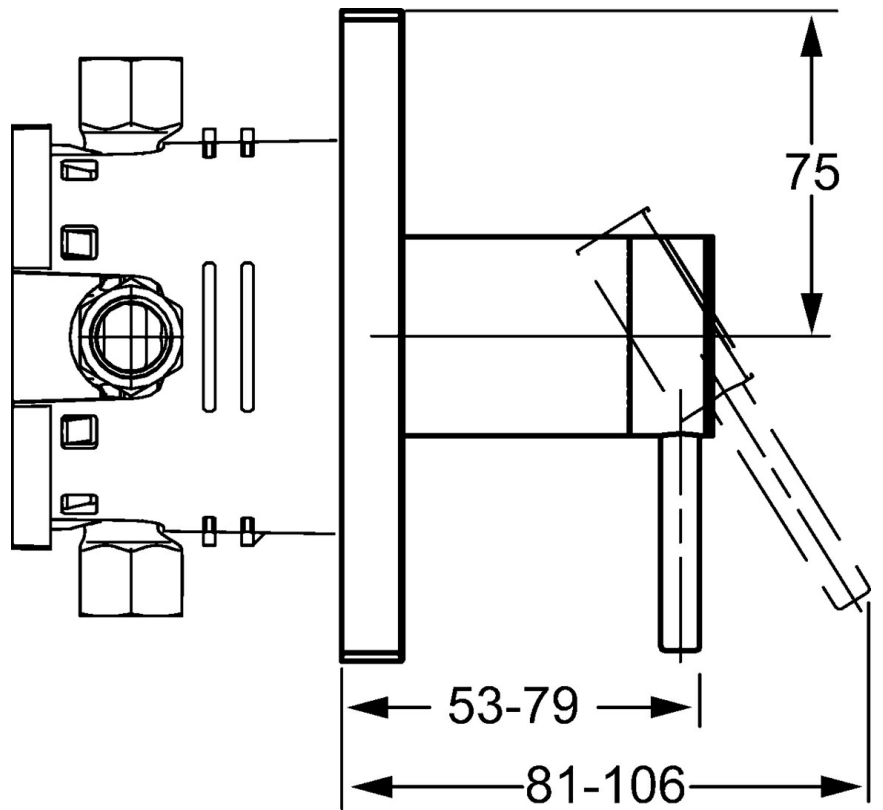

EAN: 4015474173514
static.hansa.com/41109573

- Shower solutions
- Single-lever, Trim Kit
- Concealed wall mounting
- Chrome
- Single operating lever/handle, Hot/Cold symbols
- Square rosette

Technical data

Flow properties

Flow-rate at 3 bar **22.2 l/min**

Technical properties

Hot water supply **max. +80°C**
 Working pressure **0.5-10 bar**

Regulations

EN standard **EN 817**

Spare parts

SP41109573

	Name	Code
1	Lever, L=50, M5 IG	59913335
1.1	Screw, M5x35	59913299
1.4	O-ring, d 3x1.5	59913100
1.5	Cap Black Discontinued	59913333
1.5	Cap	59913332
1.5	Cap White Discontinued	59913334
2	Cover plate, 150x150 Discontinued	59913373
2.1	Covering cap	59913364
2.2	Bearing ring	59913363
2.3	O-ring, d 38x2	59913212
2.4	Cover sleeve	59913375
2.7	Supporting plate Discontinued	59913374
2.9	Fixing plate	59913034
2.10	Screw, M4.5x80	59912890
4	Cartridge, 3.5 Classic	59913075
4	Cartridge, 3.5 Eco	59912324
4.1	Temperature adjustment limiter	59912325
4.2	O-ring, d 28.24x2.62 Discontinued	59912590
4.3	Screw sleeve, M38x1	59912115
4.4	O-ring, d 10.10x1.60 Discontinued	59905072
5.6	Plug	59912981
7	Functional unit, H/C reversed	59912978
7	Functional unit, 3.5, (2011-) Discontinued	59913376
7.1	Blind nut	59912984
7.4	Connection nipple, (2014-)	59913885
7.5	O-ring, d 14x2	59912982
N.I.	Raising kit, 20 mm	59912754