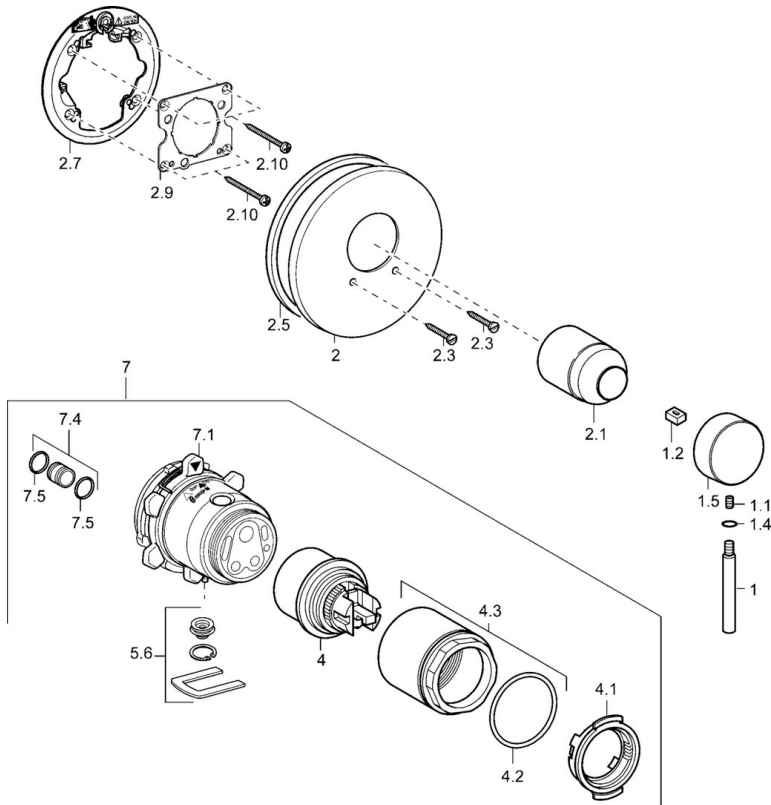

EAN: 4015474146860  
[static.hansa.com/41109541](https://static.hansa.com/41109541)

- Shower solutions
- Trim Kit, Single-lever
- Concealed wall mounting
- Chrome
- Round rosette

### Technical properties

Hot water supply	max. +80°C
Working pressure	0.5-10 bar

## Spare parts

### SP41109041

	Name	Code
1	Lever, 80 mm Discontinued	59912122
1.1	Screw, M5x8, SW2.5	59904755
1.2	Bushing	59904778
1.4	O-ring, d 6x1	59912136
1.5	Covering cap Discontinued	59912143
2	Cover flange, d 135 / d 56 mm Discontinued	59912882
2	Cover flange, d 56 mm	59913078
2	Cover flange, d 170/56 mm Discontinued	59912928
2.1	Covering cap	59904820
2.3	Screw, M5x25	59912881
2.5	Rubber gasket	59913045
2.7	Fixing part	59912888
2.9	Fixing plate	59913034
2.10	Screw, M4.5x80	59912890
4	Cartridge, 4.8 eco	59904601
4.1	Hot water limiter	59904759
4.2	O-ring, 50.52x1.78	59906841
4.3	Eye screw, M50x1, SW45	59912980
5.6	Plug	59912981
7	Functional unit Discontinued	59912907
7	Body for shower faucet Discontinued	59912897
7.1	Blind nut	59912984
7.4	Connection nipple, (2014-)	59913885
7.5	O-ring, d 14x2	59912982
N.I.	Raising kit, 20 mm	59912754