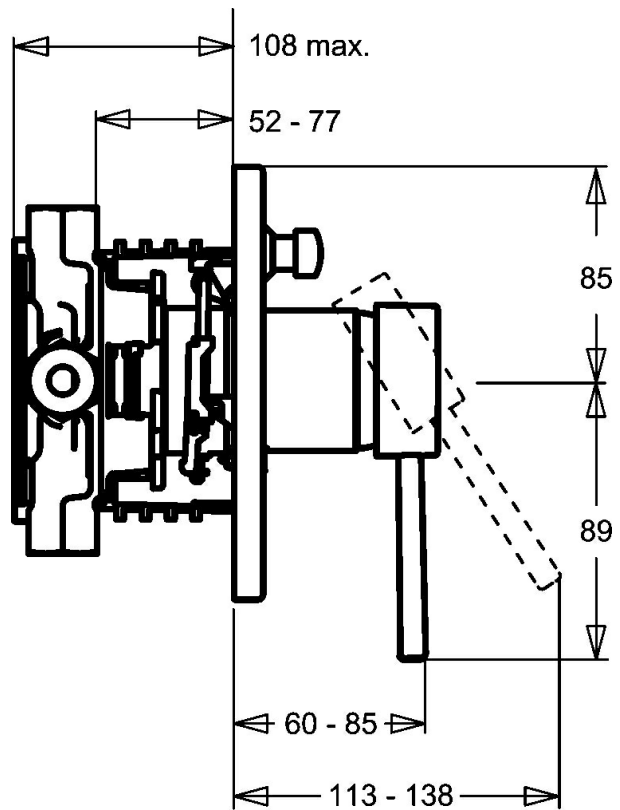

EAN: 4015474146860  
[static.hansa.com/41109541](https://static.hansa.com/41109541)

- Shower solutions
- Trim Kit, Single-lever
- Concealed wall mounting
- Chrome
- Round rosette

## Technical data

### Technical properties

Hot water supply	max. +80°C
Working pressure	0.5-10 bar

### SP41109041

	Name	Code
1	Lever, 80 mm Discontinued	59912122
1.1	Screw, M5x8, SW2.5	59904755
1.2	Bushing	59904778
1.4	O-ring, d 6x1	59912136
1.5	Covering cap Discontinued	59912143
2	Cover flange, d 135 / d 56 mm Discontinued	59912882
2	Cover flange, d 56 mm	59913078
2	Cover flange, d 170/56 mm Discontinued	59912928
2.1	Covering cap	59904820
2.3	Screw, M5x25	59912881
2.5	Rubber gasket	59913045
2.7	Fixing part	59912888
2.9	Fixing plate	59913034
2.10	Screw, M4.5x80	59912890
4	Cartridge, 4.8 eco	59904601
4.1	Hot water limiter	59904759
4.2	O-ring, 50.52x1.78	59906841
4.3	Eye screw, M50x1, SW45	59912980
5.6	Plug	59912981
7	Functional unit Discontinued	59912907
7	Body for shower faucet Discontinued	59912897
7.1	Blind nut	59912984
7.4	Connection nipple, (2014-)	59913885
7.5	O-ring, d 14x2	59912982
N.I.	Raising kit, 20 mm	59912754