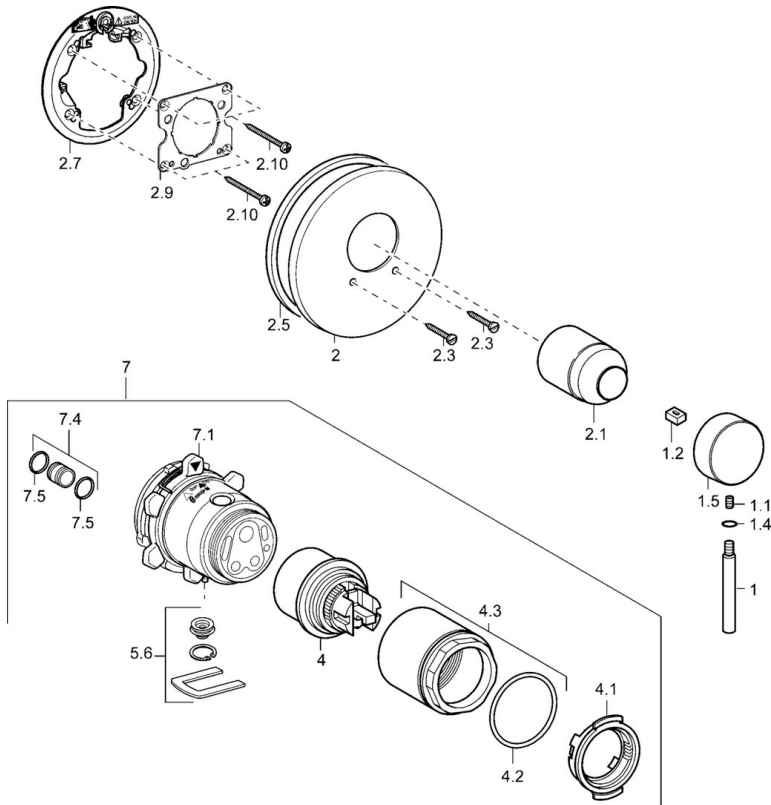

EAN: 4015474111707  
[static.hansa.com/41109041](http://static.hansa.com/41109041)

- Shower solutions
- Trim Kit, Single-lever
- Concealed wall mounting
- Chrome
- Round rosette

### Technical properties

Hot water supply	<b>max. +80°C</b>
Working pressure	<b>0.5-10 bar</b>

## Spare parts

### SP41109041

	Name	Code
1	Lever, 80 mm Discontinued	59912122
1.1	Screw, M5x8, SW2.5	59904755
1.2	Bushing	59904778
1.4	O-ring, d 6x1	59912136
1.5	Covering cap Discontinued	59912143
2	Cover flange, d 135 / d 56 mm Discontinued	59912882
2	Cover flange, d 56 mm	59913078
2	Cover flange, d 170/56 mm Discontinued	59912928
2.1	Covering cap	59904820
2.3	Screw, M5x25	59912881
2.5	Rubber gasket	59913045
2.7	Fixing part	59912888
2.9	Fixing plate	59913034
2.10	Screw, M4.5x80	59912890
4	Cartridge, 4.8 eco	59904601
4.1	Hot water limiter	59904759
4.2	O-ring, 50.52x1.78	59906841
4.3	Eye screw, M50x1, SW45	59912980
5.6	Plug	59912981
7	Functional unit Discontinued	59912907
7	Body for shower faucet Discontinued	59912897
7.1	Blind nut	59912984
7.4	Connection nipple, (2014-)	59913885
7.5	O-ring, d 14x2	59912982
N.I.	Raising kit, 20 mm	59912754