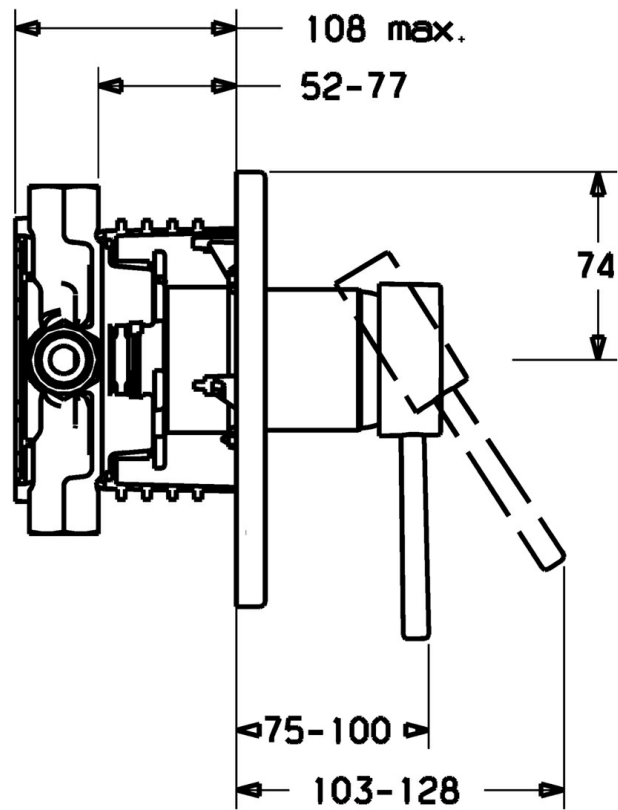

EAN: 4015474111707  
[static.hansa.com/41109041](http://static.hansa.com/41109041)

- Shower solutions
- Trim Kit, Single-lever
- Concealed wall mounting
- Chrome
- Round rosette

## Technical data

### Technical properties

Hot water supply	<b>max. +80°C</b>
Working pressure	<b>0.5-10 bar</b>

### SP41109041

	Name	Code
1	Lever, 80 mm Discontinued	59912122
1.1	Screw, M5x8, SW2.5	59904755
1.2	Bushing	59904778
1.4	O-ring, d 6x1	59912136
1.5	Covering cap Discontinued	59912143
2	Cover flange, d 135 / d 56 mm Discontinued	59912882
2	Cover flange, d 56 mm	59913078
2	Cover flange, d 170/56 mm Discontinued	59912928
2.1	Covering cap	59904820
2.3	Screw, M5x25	59912881
2.5	Rubber gasket	59913045
2.7	Fixing part	59912888
2.9	Fixing plate	59913034
2.10	Screw, M4.5x80	59912890
4	Cartridge, 4.8 eco	59904601
4.1	Hot water limiter	59904759
4.2	O-ring, 50.52x1.78	59906841
4.3	Eye screw, M50x1, SW45	59912980
5.6	Plug	59912981
7	Functional unit Discontinued	59912907
7	Body for shower faucet Discontinued	59912897
7.1	Blind nut	59912984
7.4	Connection nipple, (2014-)	59913885
7.5	O-ring, d 14x2	59912982
N.I.	Raising kit, 20 mm	59912754