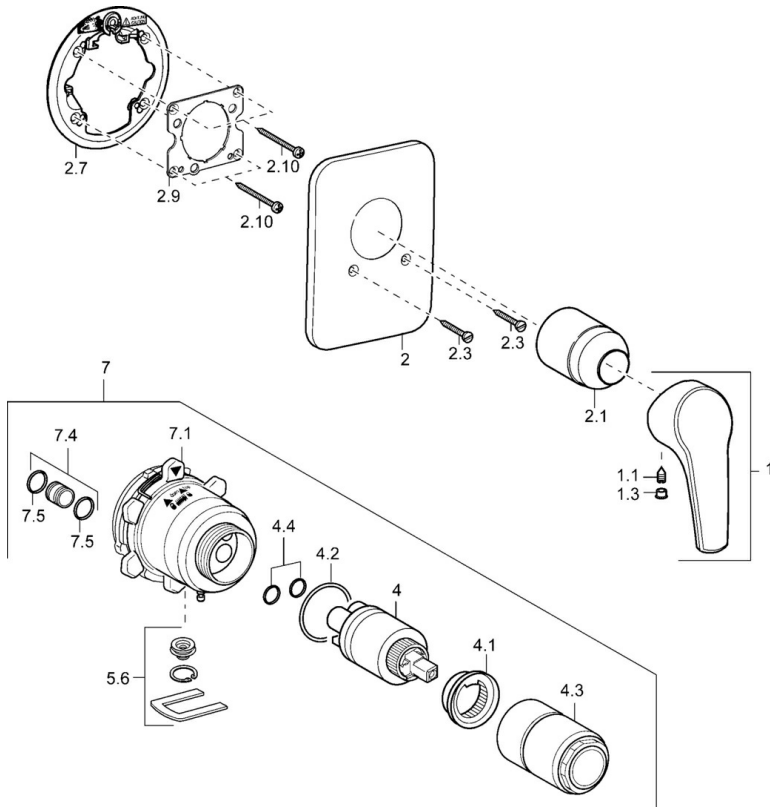

EAN: 4015474112315  
[static.hansa.com/40619043](http://static.hansa.com/40619043)

- Shower solutions
- Single-lever, Trim Kit
- Concealed wall mounting
- Chrome
- Single operating lever/handle, Hot/Cold symbols
- Soft edge rosette

## Technical data

### Technical properties

Hot water supply	<b>max. +80°C</b>
Working pressure	<b>0.5-10 bar</b>

### SP40619043

	Name	Code
1	Lever Discontinued	59951583
1.1	Screw, M5x8, SW2.5	59904755
1.3	Plug, hot/cold	59906705
2	Cover flange Discontinued	59912935
2.1	Cover sleeve	59912116
2.3	Screw, M5x25	59912881
2.7	Supporting plate, (-2011) Discontinued	59913049
2.9	Fixing plate	59913034
2.10	Screw, M4.5x80	59912890
4	Cartridge, 3.5 Eco	59912324
4.1	Temperature adjustment limiter	59912325
4.2	O-ring, d 28.24x2.62 Discontinued	59912590
4.3	Screw sleeve, M38x1	59912115
4.4	O-ring, d 10.10x1.60 Discontinued	59905072
5.6	Plug	59912981
7	Functional unit, H/C reversed	59912978
7	Functional unit Discontinued	59912936
7.1	Blind nut	59912984
7.4	Connection nipple, (2014-)	59913885
7.5	O-ring, d 14x2	59912982
N.I.	Raising kit, 20 mm	59912754