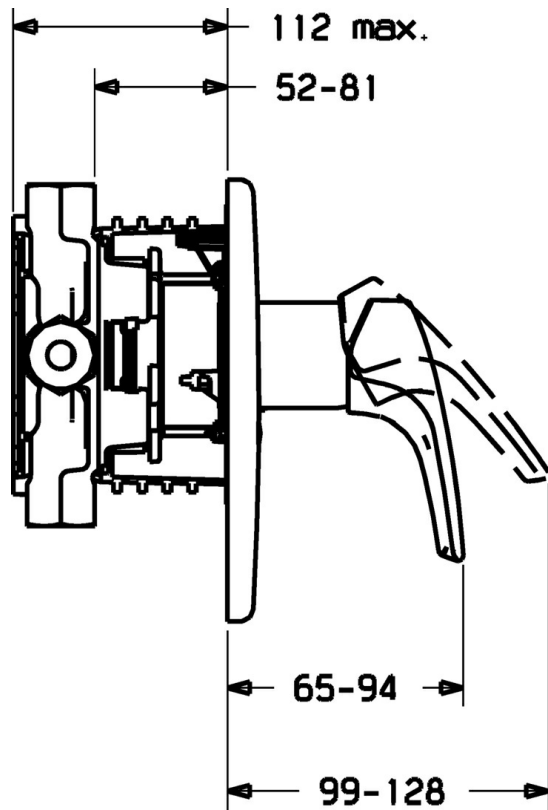

EAN: 4015474112315  
[static.hansa.com/40619043](http://static.hansa.com/40619043)

- Shower solutions
- Single-lever, Trim Kit
- Concealed wall mounting
- Chrome
- Single operating lever/handle, Hot/Cold symbols
- Soft edge rosette

## Technical data

### Technical properties

Hot water supply	<b>max. +80°C</b>
Working pressure	<b>0.5-10 bar</b>

### SP40619043

	Name	Code
1	Lever Discontinued	59951583
1.1	Screw, M5x8, SW2.5	59904755
1.3	Plug, hot/cold	59906705
2	Cover flange Discontinued	59912935
2.1	Cover sleeve	59912116
2.3	Screw, M5x25	59912881
2.7	Supporting plate, (-2011) Discontinued	59913049
2.9	Fixing plate	59913034
2.10	Screw, M4.5x80	59912890
4	Cartridge, 3.5 Eco	59912324
4.1	Temperature adjustment limiter	59912325
4.2	O-ring, d 28.24x2.62 Discontinued	59912590
4.3	Screw sleeve, M38x1	59912115
4.4	O-ring, d 10.10x1.60 Discontinued	59905072
5.6	Plug	59912981
7	Functional unit, H/C reversed	59912978
7	Functional unit Discontinued	59912936
7.1	Blind nut	59912984
7.4	Connection nipple, (2014-)	59913885
7.5	O-ring, d 14x2	59912982
N.I.	Raising kit, 20 mm	59912754