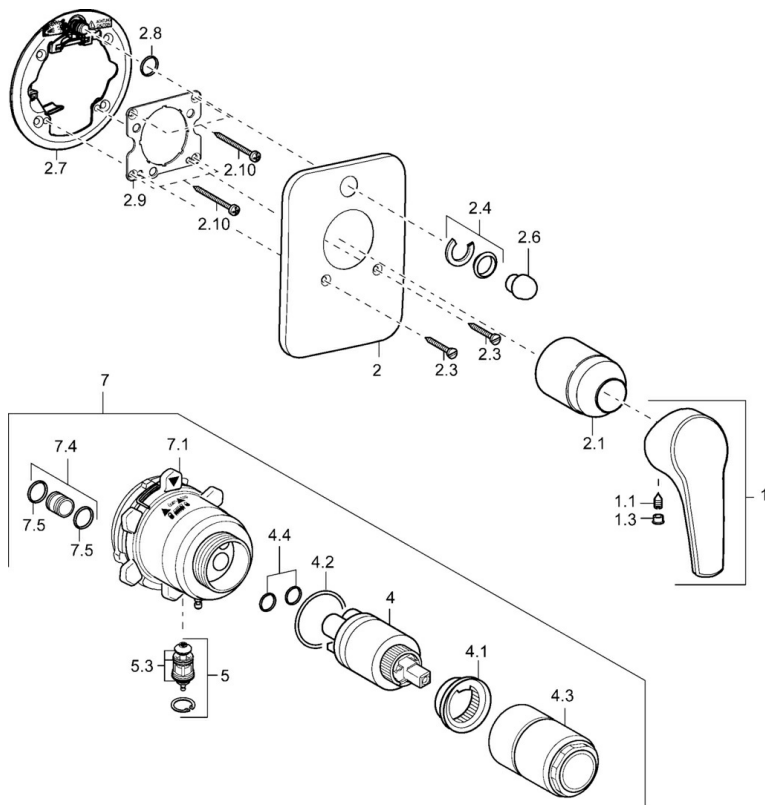

EAN: 4015474112322
static.hansa.com/40609043

- Bathtub & Shower
- Single-lever, Trim Kit
- Concealed wall mounting
- Chrome
- Single operating lever/handle, Hot/Cold symbols
- Soft edge rosette

Technical data

Technical properties

Hot water supply	max. +80°C
Working pressure	0.5-10 bar

Regulations

EN standard	EN 817
-------------	---------------

Spare parts

SP40609043

	Name	Code
1	Lever Discontinued	59951583
1.1	Screw, M5x8, SW2.5	59904755
1.3	Plug, hot/cold	59906705
2	Cover flange Discontinued	59912934
2.1	Cover sleeve	59912116
2.3	Screw, M5x25	59912881
2.4	Flow limiting cap	59912924
2.6	Push button Discontinued	59912931
2.7	Supporting plate Discontinued	59913050
2.8	O-ring, d 7.65x1.78	59902337
2.9	Fixing plate	59913034
2.10	Screw, M4,5x80	59912890
4	Cartridge, 3.5 Eco	59912324
4.1	Temperature adjustment limiter	59912325
4.2	O-ring, d 28.24x2.62 Discontinued	59912590
4.3	Screw sleeve, M38x1	59912115
4.4	O-ring, d 10.10x1.60 Discontinued	59905072
5	Diverter	59912985
5.3	Sealing kit Discontinued	59912997
7	Functional unit, H/C reversed	59912978
7	Functional unit, 3.5 Discontinued	59912937
7.1	Blind nut	59912984
7.4	Connection nipple, (2014-)	59913885
7.5	O-ring, d 14x2	59912982
N.I.	Raising kit, 20 mm	59912754