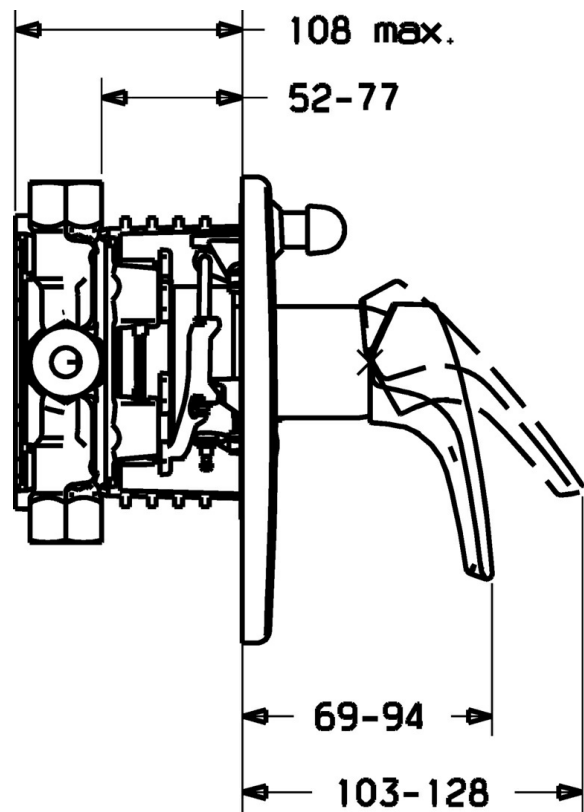

EAN: 4015474112322
static.hansa.com/40609043

- Bathtub & Shower
- Single-lever, Trim Kit
- Concealed wall mounting
- Chrome
- Single operating lever/handle, Hot/Cold symbols
- Soft edge rosette

Technical data

Technical properties

Hot water supply	max. +80°C
Working pressure	0.5-10 bar

Regulations

EN standard	EN 817
-------------	---------------

Spare parts

SP40609043

	Name	Code
1	Lever Discontinued	59951583
1.1	Screw, M5x8, SW2.5	59904755
1.3	Plug, hot/cold	59906705
2	Cover flange Discontinued	59912934
2.1	Cover sleeve	59912116
2.3	Screw, M5x25	59912881
2.4	Flow limiting cap	59912924
2.6	Push button Discontinued	59912931
2.7	Supporting plate Discontinued	59913050
2.8	O-ring, d 7.65x1.78	59902337
2.9	Fixing plate	59913034
2.10	Screw, M4,5x80	59912890
4	Cartridge, 3.5 Eco	59912324
4.1	Temperature adjustment limiter	59912325
4.2	O-ring, d 28.24x2.62 Discontinued	59912590
4.3	Screw sleeve, M38x1	59912115
4.4	O-ring, d 10.10x1.60 Discontinued	59905072
5	Diverter	59912985
5.3	Sealing kit Discontinued	59912997
7	Functional unit, H/C reversed	59912978
7	Functional unit, 3.5 Discontinued	59912937
7.1	Blind nut	59912984
7.4	Connection nipple, (2014-)	59913885
7.5	O-ring, d 14x2	59912982
N.I.	Raising kit, 20 mm	59912754