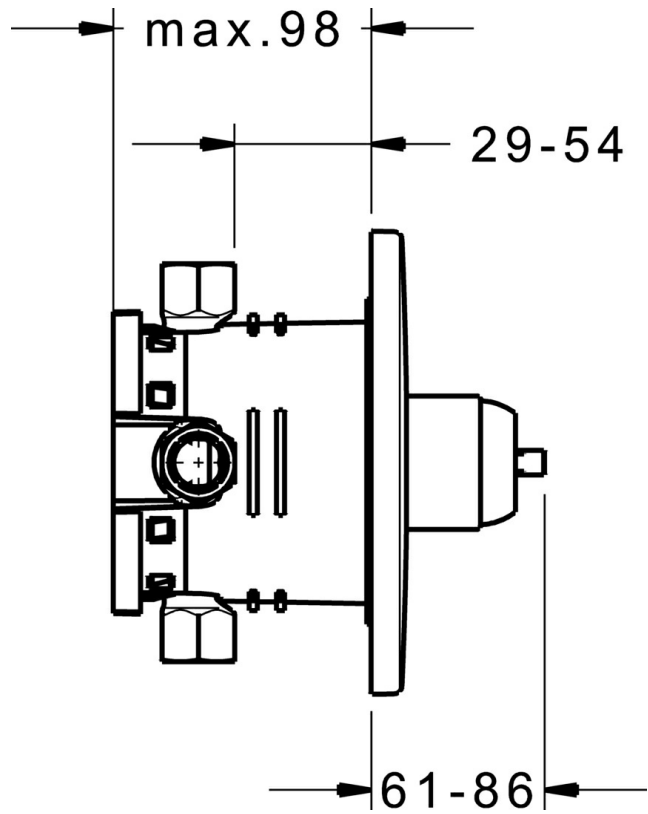

EAN: 4057304000850  
[static.hansa.com/40559083](https://static.hansa.com/40559083)

- Shower solutions
- Single-lever, Trim Kit
- Concealed wall mounting
- Chrome
- Single operating lever/handle, Hot/Cold symbols
- Round rosette

### Technical properties

Hot water supply	<b>max. +80°C</b>
Working pressure	<b>0.5-10 bar</b>

### SP40559073

---

	<b>Name</b>	<b>Code</b>
01	Cover plate, d 170 mm, (2011-)	59913404
01	Cover plate, 150x150 mm Discontinued	59914003
02	Cover sleeve	59912511
03	O-ring, 41x3	59913215
04	Supporting plate Discontinued	59913047
05	Screw, M4,5x80	59912890
06	Cartridge, 3.5 Classic	59913075
07	Temperature adjustment limiter	59912325
08	Screw sleeve, M38x1	59912115
09	Functional unit, 3.5, (2011-) Discontinued	59913376
10	Blind nut	59912984
11	Connection nipple, (2014-)	59913885
12	O-ring, d 14x2	59912982