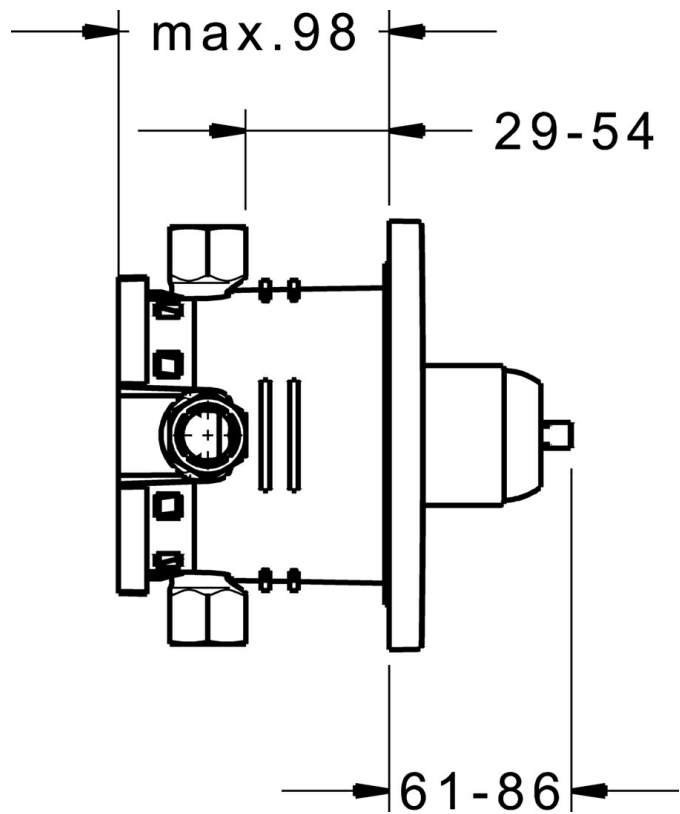

EAN: 4057304000843
static.hansa.com/40559073

- Shower solutions
- Single-lever, Trim Kit
- Concealed wall mounting
- Chrome
- Single operating lever/handle, Hot/Cold symbols
- Square rosette

Technical data

Technical properties

Hot water supply	max. +80°C
Working pressure	0.5-10 bar

Regulations

EN standard	EN 817
-------------	--------

Spare parts

SP40559073

	Name	Code
01	Cover plate, d 170 mm, (2011-)	59913404
01	Cover plate, 150x150 mm Discontinued	59914003
02	Cover sleeve	59912511
03	O-ring, 41x3	59913215
04	Supporting plate Discontinued	59913047
05	Screw, M4,5x80	59912890
06	Cartridge, 3.5 Classic	59913075
07	Temperature adjustment limiter	59912325
08	Screw sleeve, M38x1	59912115
09	Functional unit, 3.5, (2011-) Discontinued	59913376
10	Blind nut	59912984
11	Connection nipple, (2014-)	59913885
12	O-ring, d 14x2	59912982