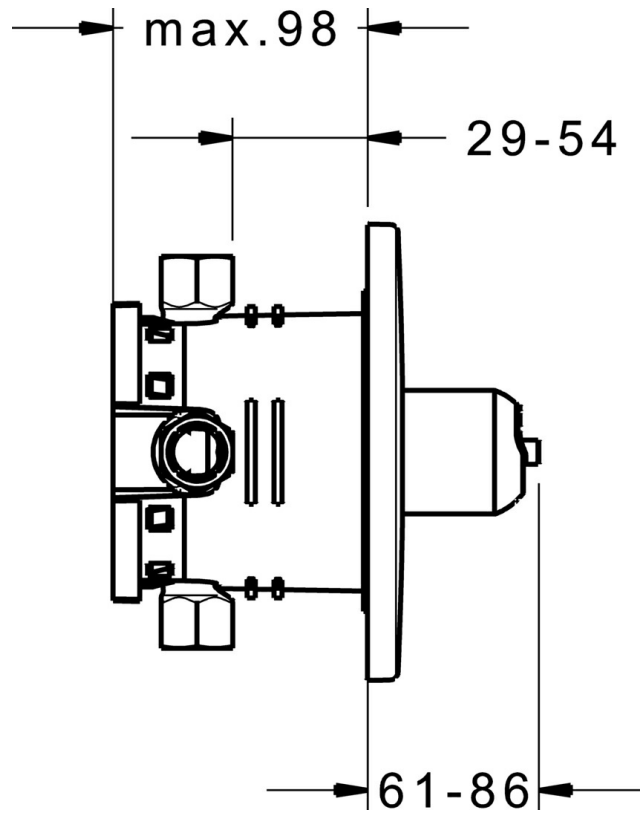

EAN: 4057304000836
static.hansa.com/40549083

- Shower solutions
- Single-lever, Trim Kit
- Concealed wall mounting
- Chrome
- Single operating lever/handle, Hot/Cold symbols
- Round rosette

Technical data

Technical properties

Hot water supply	max. +80°C
Working pressure	0.5-10 bar

Regulations

EN standard	EN 817
-------------	--------

Spare parts

SP40549083

	Name	Code
01	Cover flange, d 170 mm Discontinued	59914005
02	Covering cap	59913364
03	Cover sleeve	59913375
04	Supporting plate Discontinued	59913374
05	Screw, M4.5x80	59912890
06	Cartridge, 3.5 Classic	59913075
07	Temperature adjustment limiter	59912325
08	Screw sleeve, M38x1	59912115
09	Functional unit, 3.5, (2011-) Discontinued	59913376
10	Blind nut	59912984
11	Connection nipple, (2014-)	59913885
12	O-ring, d 14x2	59912982