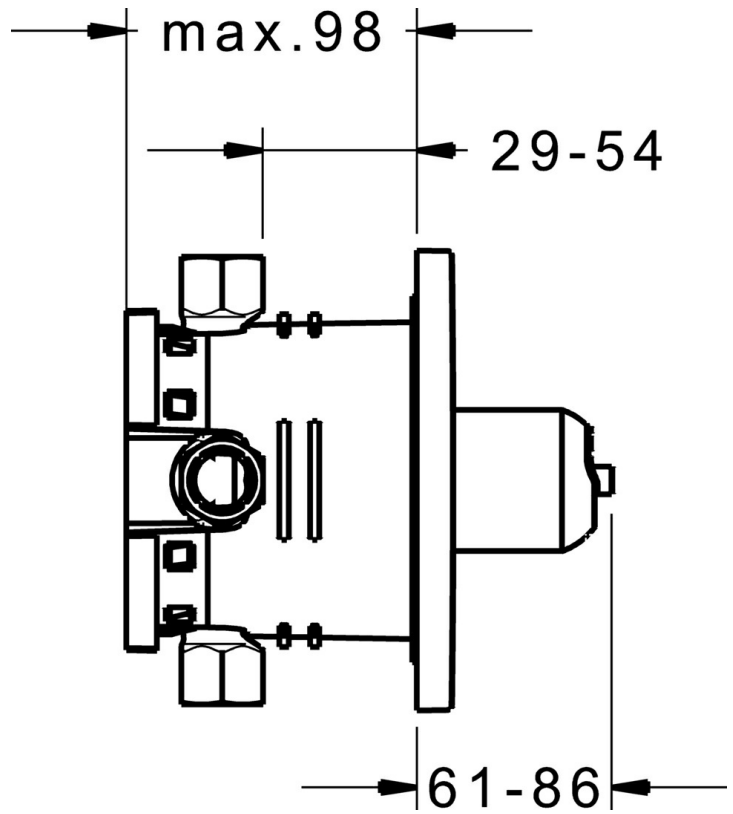

EAN: 4057304000829  
[static.hansa.com/40549073](https://static.hansa.com/40549073)

- Shower solutions
- Single-lever, Trim Kit
- Concealed wall mounting
- Chrome
- Single operating lever/handle, Hot/Cold symbols
- Square rosette

### Technical properties

Hot water supply	max. +80°C
Working pressure	0.5-10 bar

### SP40549073

---

	<b>Name</b>	<b>Code</b>
01	Cover plate, 150x150 Discontinued	59913373
02	Covering cap	59913364
03	Cover sleeve	59913375
04	Supporting plate Discontinued	59913374
05	Screw, M4.5x80	59912890
06	Cartridge, 3.5 Classic	59913075
07	Temperature adjustment limiter	59912325
08	Screw sleeve, M38x1	59912115
09	Functional unit, 3.5, (2011-) Discontinued	59913376
10	Blind nut	59912984
11	Connection nipple, (2014-)	59913885
12	O-ring, d 14x2	59912982