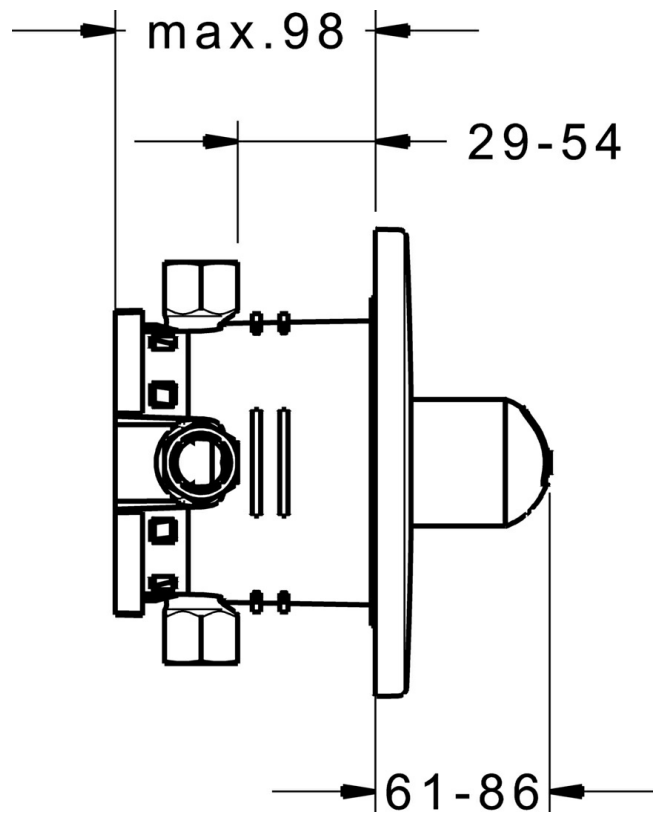

EAN: 4057304000812  
[static.hansa.com/40539083](https://static.hansa.com/40539083)

- Shower solutions
- Single-lever, Trim Kit
- Concealed wall mounting
- Chrome
- Single operating lever/handle, Hot/Cold symbols
- Round rosette

### Technical properties

Hot water supply	max. +80°C
Working pressure	0.5-10 bar

### SP40539083

---

	<b>Name</b>	<b>Code</b>
01	Cover flange, d 170 mm Discontinued	59914005
02	Covering cap	59914016
03	Cover sleeve	59913375
04	Supporting plate Discontinued	59913374
05	Screw, M4.5x80	59912890
06	Cartridge, 3.5 Classic	59913075
07	Temperature adjustment limiter	59912325
08	Screw sleeve, M38x1	59912115
09	Functional unit, 3.5, (2011-) Discontinued	59913376
10	Blind nut	59912984
11	Connection nipple, (2014-)	59913885
12	O-ring, d 14x2	59912982