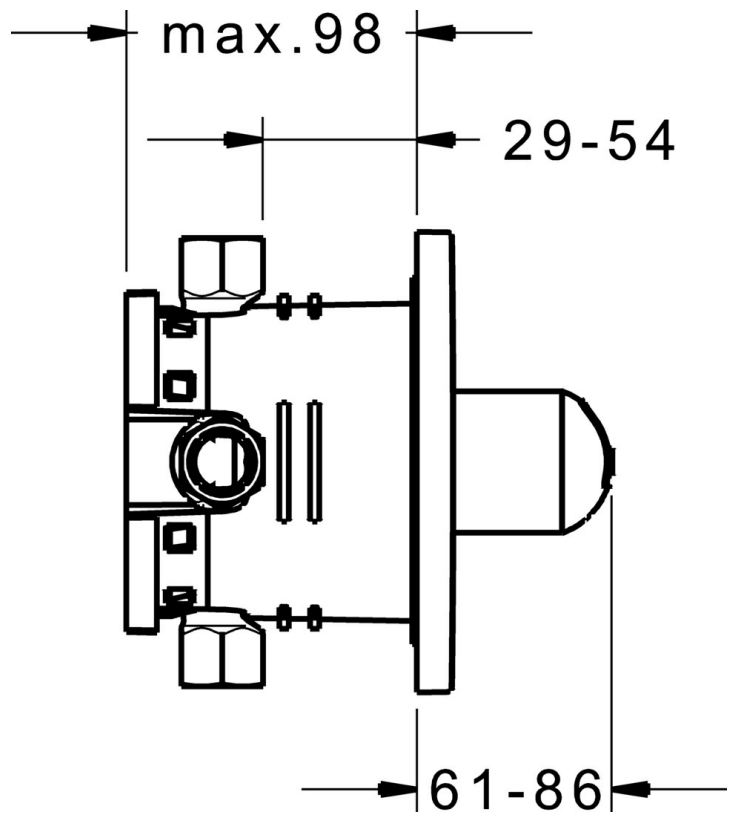

EAN: 4057304000805
static.hansa.com/40539073

- Shower solutions
- Single-lever, Trim Kit
- Concealed wall mounting
- Chrome
- Single operating lever/handle, Hot/Cold symbols
- Square rosette

Technical data

Technical properties

Hot water supply	max. +80°C
Working pressure	0.5-10 bar

Regulations

EN standard	EN 817
-------------	--------

Spare parts

SP40539073

	Name	Code
01	Cover plate, 150x150 Discontinued	59913373
02	Covering cap	59914016
03	Cover sleeve	59913375
04	Supporting plate Discontinued	59913374
05	Screw, M4.5x80	59912890
06	Cartridge, 3.5 Classic	59913075
07	Temperature adjustment limiter	59912325
08	Screw sleeve, M38x1	59912115
09	Functional unit, 3.5, (2011-) Discontinued	59913376
10	Blind nut	59912984
11	Connection nipple, (2014-)	59913885
12	O-ring, d 14x2	59912982