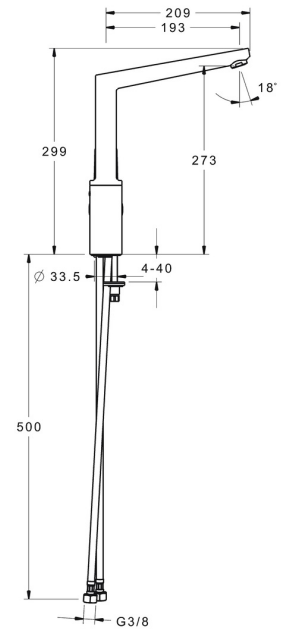

EAN: 4057304000676
static.hansa.com/403122030061

- Kitchen
- Single-lever, side operated
- Deck mounted
- Chrome
- Swivel spout, Casted construction
- Standard aerator
- Hot/Cold symbols, Single operating lever/handle
- Limitation option for maximum temperature and flow-rate, Adjustable hot water stop (included, retrofittable)
- \varnothing 35 mm ceramic cartridge for flow and temperature control
- Flexible inlet pipes
- Surfaces in contact with drinking water contain less than 0.3% lead, Inner body made of DZR brass, Waterways without nickel coating, Rapid installation system

Technical data

Flow properties

Flow-rate at 3 bar **12.0 l/min**

Technical properties

DN-size (nominal dimension) **DN15**
 Hot water supply **max. +80°C**
 Working pressure **0.5-10 bar**
 Connection size **G3/8**
 Projection **193 mm**
 Backflow prevention (EN1717) **AA**
 Material **Brass**