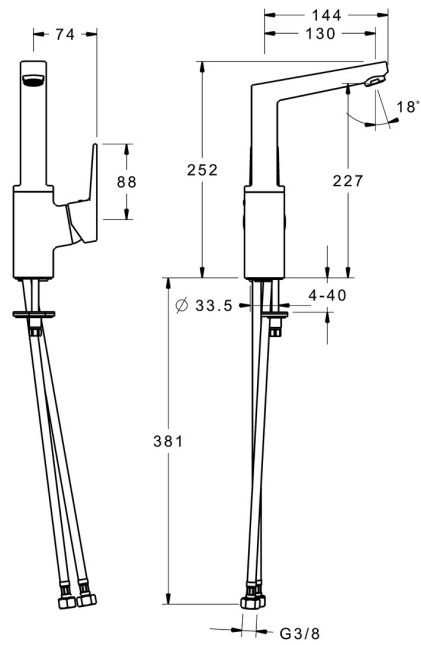

EAN: 4057304001055  
[static.hansa.com/402922030061](http://static.hansa.com/402922030061)

- Washbasin
- Single-lever, side operated
- Deck mounted
- Chrome
- Swivel spout, Swivel range limiting option
- PCA® - constant flow rate regardless of pressure variations
- Hot/Cold symbols, Single operating lever/handle
- Limitation option for maximum temperature and flow-rate, Adjustable hot water stop (included, retrofittable)
- $\varnothing$  35 mm ceramic cartridge for flow and temperature control
- Flexible inlet pipes
- Inner body made of DZR brass, Rapid installation system
- Without pop-up waste, Without draw-rod opening

## Technical data

### Flow properties

Flow-rate at 3 bar (with flow controller) **6.0 l/min**

### Technical properties

DN-size (nominal dimension) **DN15**  
 Hot water supply **max. +80°C**  
 Working pressure **0.5-10 bar**  
 Connection size **G3/8**  
 Projection **130 mm**  
 Backflow prevention (EN1717) **AA**  
 Material **Brass**