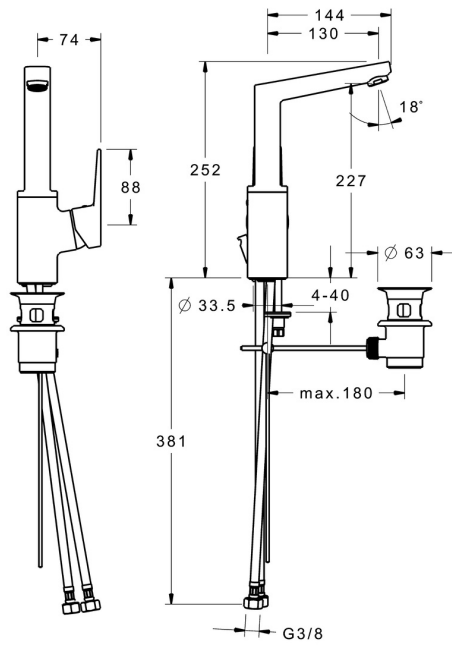

EAN: 4015474297944  
[static.hansa.com/402822030061](https://static.hansa.com/402822030061)

- Washbasin
- Single-lever, side operated
- Deck mounted
- Chrome
- Swivel spout, Swivel range limiting option
- PCA® - constant flow rate regardless of pressure variations
- Hot/Cold symbols, Single operating lever/handle
- Pop-up waste with draw-rod
- Limitation option for maximum temperature and flow-rate, Adjustable hot water stop (included, retrofittable)
- $\varnothing$  35 mm ceramic cartridge for flow and temperature control
- Flexible inlet pipes
- Inner body made of DZR brass, Rapid installation system

### Flow properties

Flow-rate at 3 bar (with flow controller) **6.0 l/min**

### Technical properties

DN-size (nominal dimension) **DN15**  
 Hot water supply **max. +80°C**  
 Working pressure **0.5-10 bar**  
 Connection size **G3/8**  
 Projection **130 mm**  
 Backflow prevention (EN1717) **AA**  
 Material **Brass**