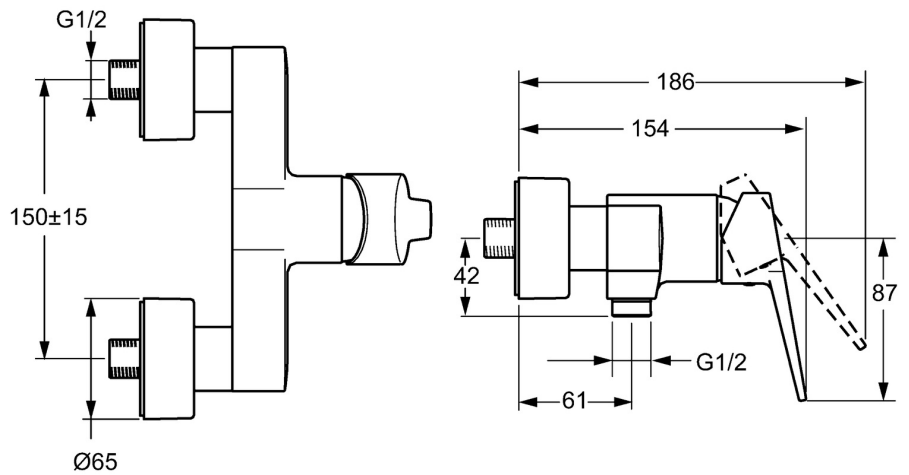

EAN: 4015474273948  
[static.hansa.com/402501830061](http://static.hansa.com/402501830061)

- Shower solutions
- Single-lever
- Wall mounted
- Chrome
- Hot/Cold symbols, Single operating lever/handle
- Limitation option for maximum temperature and flow-rate, Adjustable hot water stop (included, retrofittable)
- Non-return valve(s),  $\varnothing$  35 mm ceramic cartridge for flow and temperature control
- Eccentric coupling(s), Cover plate(s)
- Inner body made of DZR brass
- protected against back-flow in domestic use (according to DIN EN 1717)

## Technical data

### Flow properties

Flow-rate at 3 bar **16.8 l/min**

### Technical properties

DN-size (nominal dimension) **DN15**  
 Hot water supply **max. +90°C**  
 Working pressure **0.5-10 bar**  
 Connection size **G3/4**  
 Installation width **150 ± 15 mm**  
 Backflow prevention (EN1717) **EB**  
 Material **Brass**