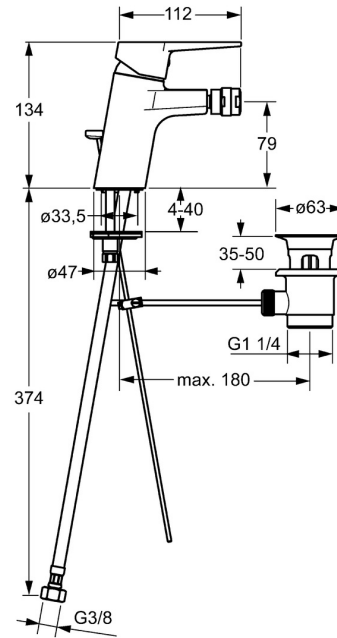

EAN: 4015474273924
static.hansa.com/402322830061

- Bidet
- Single-lever
- Deck mounted
- Chrome
- PCA® - constant flow rate regardless of pressure variations, Ball joint
- Hot/Cold symbols, Single operating lever/handle
- Pop-up waste with draw-rod
- Limitation option for maximum temperature and flow-rate, Adjustable hot water stop (included, retrofittable)
- ø 35 mm ceramic cartridge for flow and temperature control
- Flexible inlet pipes
- Inner body made of DZR brass, Rapid installation system

Technical data

Flow properties

Flow-rate at 3 bar (with flow controller) **6.0 l/min**

Technical properties

DN-size (nominal dimension) **DN15**
 Hot water supply **max. +70°C**
 Working pressure **0.5-10 bar**
 Connection size **G3/8**
 Projection **112 mm**
 Material **Brass**