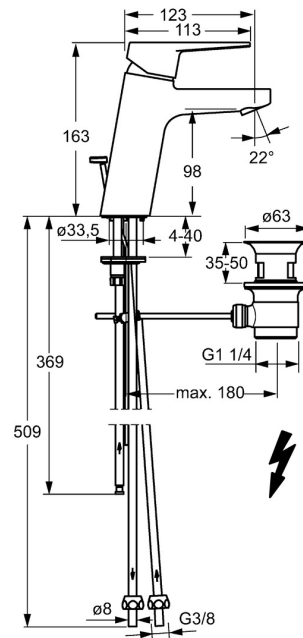

EAN: 4015474273917
static.hansa.com/402211830061

- Washbasin
- Single-lever, Low pressure
- Deck mounted
- Chrome
- Fixed spout
- Laminar stream, Standard aerator
- Hot/Cold symbols, Single operating lever/handle
- Pop-up waste with draw-rod
- Limitation option for maximum temperature and flow-rate, Adjustable hot water stop (included, retrofittable)
- \varnothing 35 mm ceramic cartridge for flow and temperature control
- Copper inlet pipes
- Inner body made of DZR brass, Rapid installation system

Technical data

Technical properties

DN-size (nominal dimension)	DN15
Hot water supply	max. +80°C
Working pressure	0.5-5 bar
Connection size	\varnothing 8 mm
Projection	123 mm
Material	Brass

Regulations

EN standard	EN 817
-------------	---------------