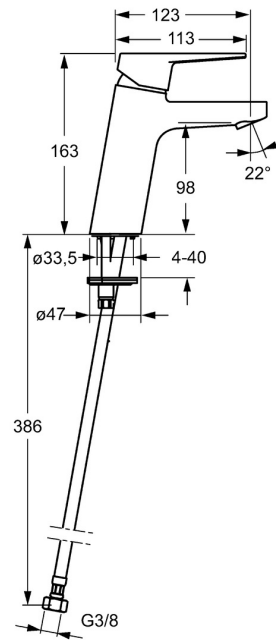

EAN: 4015474273900
static.hansa.com/402122830061

- Washbasin
- Single-lever
- Deck mounted
- Chrome
- Fixed spout
- PCA® - constant flow rate regardless of pressure variations
- Hot/Cold symbols, Single operating lever/handle
- Limitation option for maximum temperature and flow-rate, Adjustable hot water stop (included, retrofittable)
- \varnothing 35 mm ceramic cartridge for flow and temperature control
- Flexible inlet pipes
- Inner body made of DZR brass, Rapid installation system
- Without pop-up waste, Without draw-rod opening

Technical data

Flow properties

Flow-rate at 3 bar (with flow controller) **6.0 l/min**

Technical properties

DN-size (nominal dimension) **DN15**
 Hot water supply **max. +70°C**
 Working pressure **0.5-10 bar**
 Connection size **G3/8**
 Projection **123 mm**
 Material **Brass**