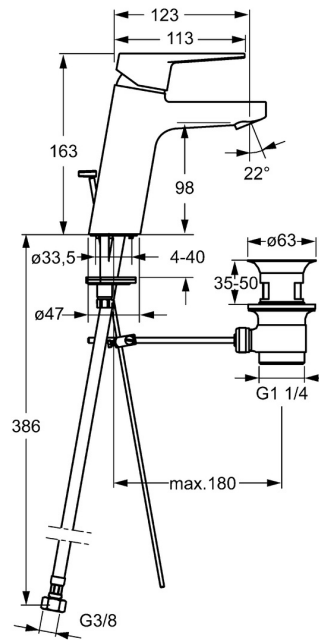

EAN: 4015474273054
static.hansa.com/402022830061

- Washbasin
- Single-lever
- Deck mounted
- Chrome
- Fixed spout
- PCA® - constant flow rate regardless of pressure variations
- Hot/Cold symbols, Single operating lever/handle
- Pop-up waste with draw-rod
- Limitation option for maximum temperature and flow-rate, Adjustable hot water stop (included, retrofittable)
- \varnothing 35 mm ceramic cartridge for flow and temperature control
- Flexible inlet pipes
- Inner body made of DZR brass, Rapid installation system

Technical data

Flow properties

Flow-rate at 3 bar (with flow controller) **6.0 l/min**

Technical properties

DN-size (nominal dimension) **DN15**
 Hot water supply **max. +70°C**
 Working pressure **0.5-10 bar**
 Connection size **G3/8**
 Projection **123 mm**
 Material **Brass**