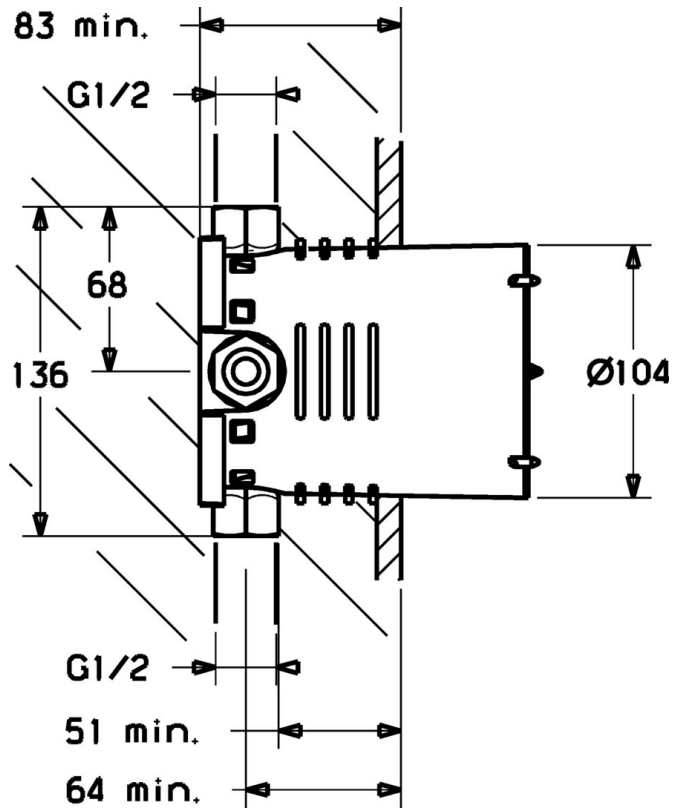

EAN: 4015474110892  
[static.hansa.com/40010000](http://static.hansa.com/40010000)

- Bathtub & Shower
- Concealed unit
- Concealed wall mounting
- Pressure plug
- with integrated shut-off valve(s)
- Inner body made of DZR brass
- Gasket sleeve for dry mortarless construction, Mounting box and cover sleeve, Multifix fastening system
- protected against back-flow in domestic use (according to DIN EN 1717)

### Technical properties

DN-size (nominal dimension)	<b>DN15</b>
Hot water supply	<b>max. +80°C</b>
Working pressure	<b>1-10 bar</b>
Connection size	<b>G1/2</b>

### SP40010000

	Name	Code
1.1	Installation kit Discontinued	59912991
1.3	Plug	59912994
2	Plug	59912995
2.1	O-ring, d 14x2	59912982
3	Spindle	59912996
3.2	O-ring, 4.47x1.78 Discontinued	59902336
4	Gasket ring	59912993
5	Ring	59912992
7	Plug, G1/2	59905013
8	Flush connector	59912794
N.I.	Raising kit, 20 mm	59912754