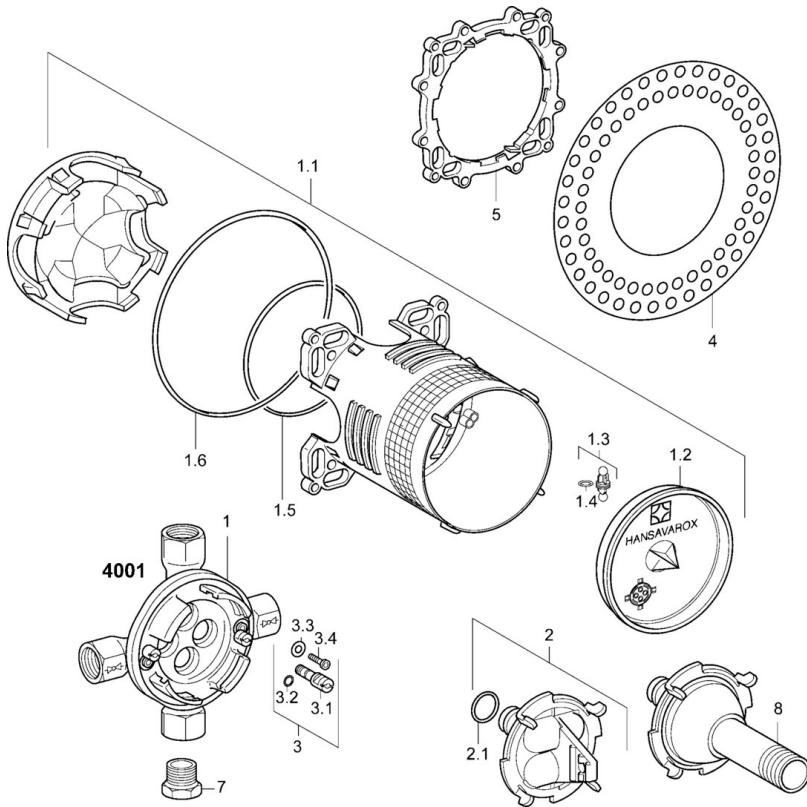

EAN: 4015474110892  
[static.hansa.com/40010000](http://static.hansa.com/40010000)

- Bathtub & Shower
- Concealed unit
- Concealed wall mounting
- Pressure plug
- with integrated shut-off valve(s)
- Inner body made of DZR brass
- Gasket sleeve for dry mortarless construction, Mounting box and cover sleeve, Multifix fastening system
- protected against back-flow in domestic use (according to DIN EN 1717)

### Technical properties

DN-size (nominal dimension)	<b>DN15</b>
Hot water supply	<b>max. +80°C</b>
Working pressure	<b>1-10 bar</b>
Connection size	<b>G1/2</b>

## Spare parts

### SP40010000

	Name	Code
1.1	Installation kit Discontinued	59912991
1.3	Plug	59912994
2	Plug	59912995
2.1	O-ring, d 14x2	59912982
3	Spindle	59912996
3.2	O-ring, 4.47x1.78 Discontinued	59902336
4	Gasket ring	59912993
5	Ring	59912992
7	Plug, G1/2	59905013
8	Flush connector	59912794
N.I.	Raising kit, 20 mm	59912754