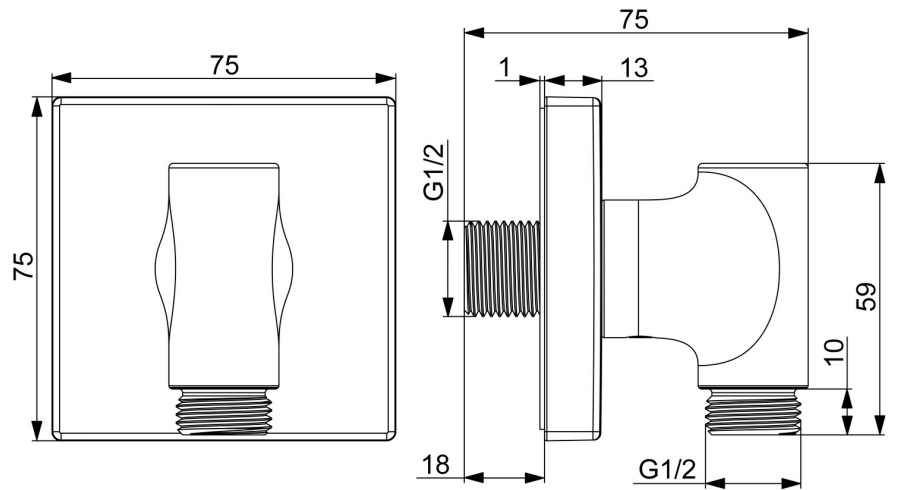

EAN: 6414150105425
static.hansa.com/290023

- Shower solutions
- Accessories
- Wall mounted
- Chrome
- Direct connection

Technical data

Technical properties

Hot water supply	max. +80°C
Working pressure	0.5-10 bar
Connection size	G1/2
Backflow prevention (EN1717)	EB
Material	Brass/Plastic