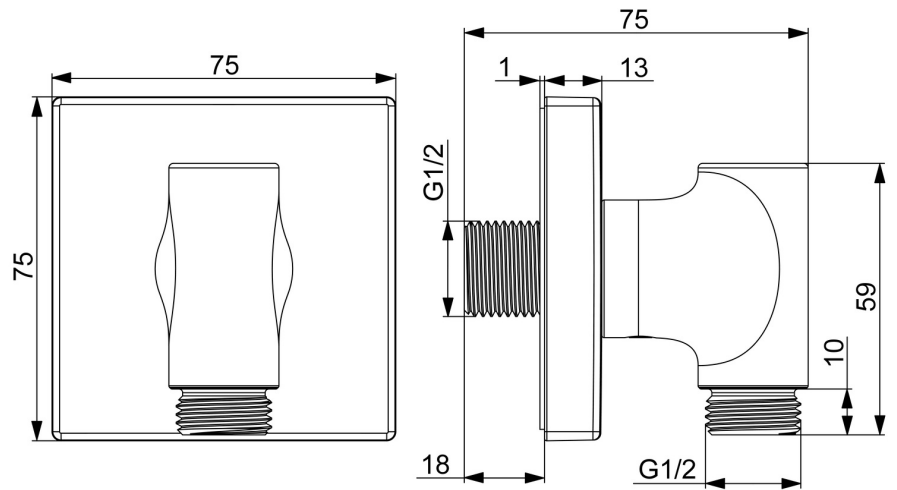

EAN: 6414150105432
static.hansa.com/290023-33

- Shower solutions
- Accessories
- Wall mounted
- Matt black
- Direct connection

Technical data

Technical properties

Hot water supply	max. +80°C
Working pressure	0.5-10 bar
Connection size	G1/2
Backflow prevention (EN1717)	EB
Material	Brass/Plastic