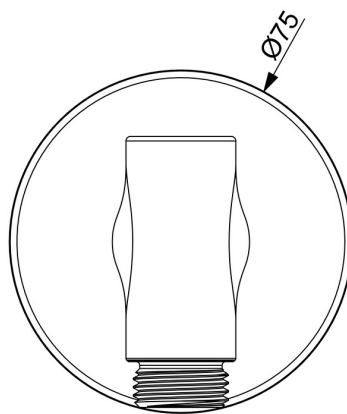

EAN: 6414150105388
static.hansa.com/290022

- Shower solutions
- Accessories
- Wall mounted
- Chrome
- Direct connection

Technical data

Technical properties

Hot water supply	max. +80°C
Working pressure	0.5-10 bar
Connection size	G1/2
Backflow prevention (EN1717)	EB
Material	Brass/Plastic