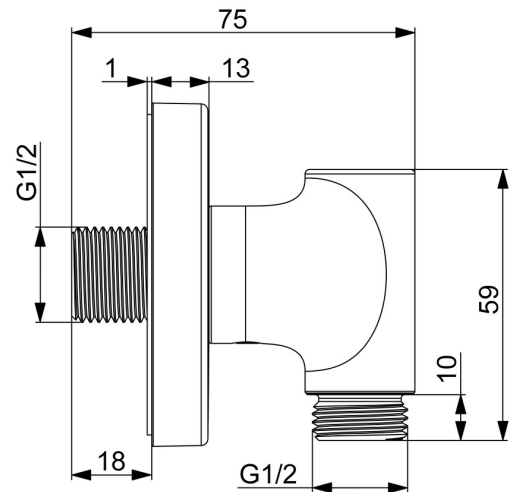

EAN: 6414150105388
static.hansa.com/290022

- Shower solutions
- Accessories
- Wall mounted
- Chrome
- Direct connection

Technical data

Technical properties

Hot water supply	max. +80°C
Working pressure	0.5-10 bar
Connection size	G1/2
Backflow prevention (EN1717)	EB
Material	Brass/Plastic