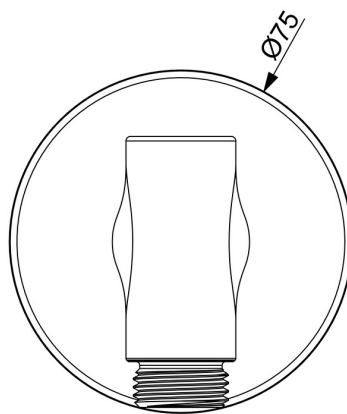

EAN: 6414150105418
static.hansa.com/290022-81

- Shower solutions
- Accessories
- Wall mounted
- Brushed bronze
- Direct connection

Technical data

Technical properties

Hot water supply	max. +80°C
Working pressure	0.5-10 bar
Connection size	G1/2
Backflow prevention (EN1717)	EB
Material	Brass/Plastic