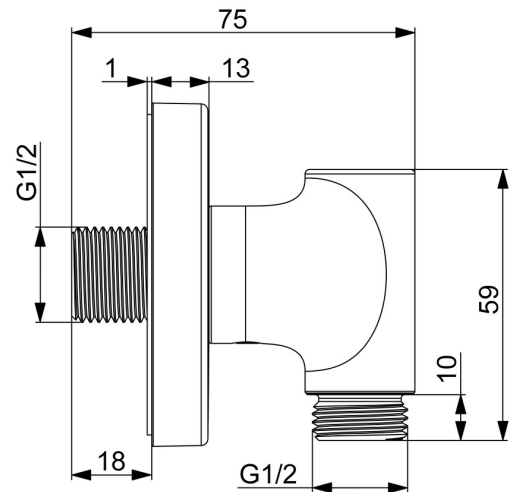

EAN: 6414150105418
static.hansa.com/290022-81

- Shower solutions
- Accessories
- Wall mounted
- Brushed bronze
- Direct connection

Technical data

Technical properties

Hot water supply	max. +80°C
Working pressure	0.5-10 bar
Connection size	G1/2
Backflow prevention (EN1717)	EB
Material	Brass/Plastic