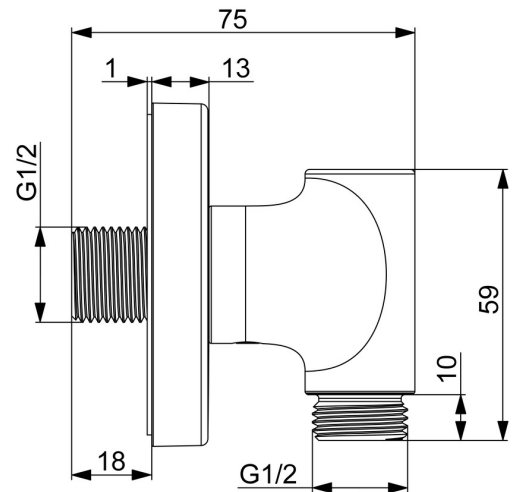

EAN: 6414150105401
static.hansa.com/290022-80

- Shower solutions
- Accessories
- Wall mounted
- Brushed steel
- Direct connection

Technical data

Technical properties

| | |
|------------------------------|---------------|
| Hot water supply | max. +80°C |
| Working pressure | 0.5-10 bar |
| Connection size | G1/2 |
| Backflow prevention (EN1717) | EB |
| Material | Brass/Plastic |