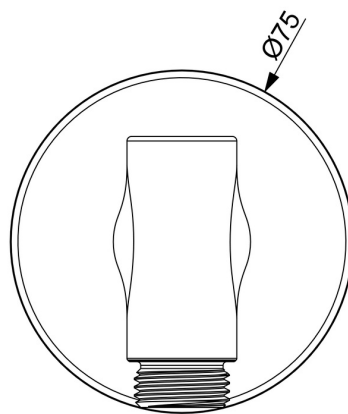

EAN: 6414150105401
static.hansa.com/290022-80

- Shower solutions
- Accessories
- Wall mounted
- Brushed steel
- Direct connection

Technical data

Technical properties

| | |
|------------------------------|---------------|
| Hot water supply | max. +80°C |
| Working pressure | 0.5-10 bar |
| Connection size | G1/2 |
| Backflow prevention (EN1717) | EB |
| Material | Brass/Plastic |