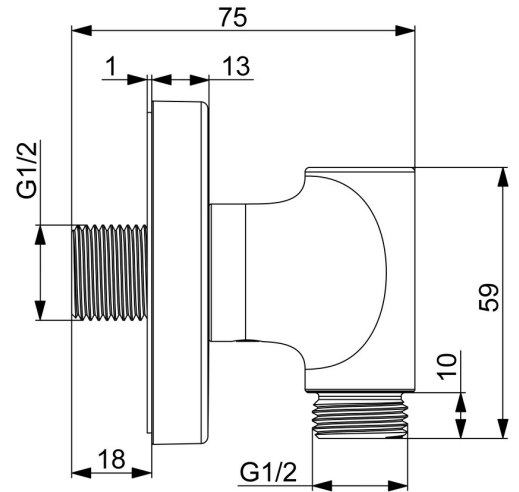

EAN: 6414150105395
static.hansa.com/290022-33

- Shower solutions
- Accessories
- Wall mounted
- Matt black
- Direct connection

Technical data

Technical properties

| | |
|------------------------------|---------------|
| Hot water supply | max. +80°C |
| Working pressure | 0.5-10 bar |
| Connection size | G1/2 |
| Backflow prevention (EN1717) | EB |
| Material | Brass/Plastic |