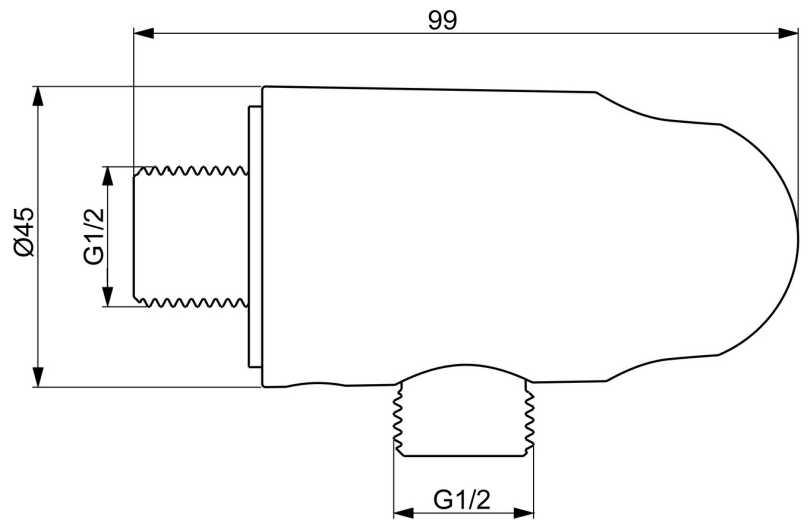

EAN: 6414150104398
static.hansa.com/290019

- Shower solutions
- Accessories
- Wall mounted
- Chrome
- Wall connection elbow, Shower holder
- Non-return valve(s)
- Direct connection, External thread
- two-part construction

Technical data

Technical properties

| | |
|------------------------------|----------------------|
| DN-size (nominal dimension) | DN15 |
| Hot water supply | max. +80°C |
| Working pressure | 0.5-10 bar |
| Connection size | G1/2 |
| Backflow prevention (EN1717) | EB |
| Material | Brass/Plastic |