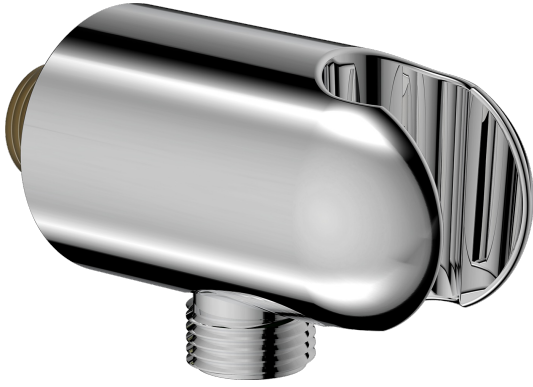

EAN: 6414150104398
static.hansa.com/290019

- Shower solutions
- Accessories
- Wall mounted
- Chrome
- Wall connection elbow, Shower holder
- Non-return valve(s)
- Direct connection, External thread
- two-part construction

Technical data

Technical properties

| | |
|------------------------------|----------------------|
| DN-size (nominal dimension) | DN15 |
| Hot water supply | max. +80°C |
| Working pressure | 0.5-10 bar |
| Connection size | G1/2 |
| Backflow prevention (EN1717) | EB |
| Material | Brass/Plastic |