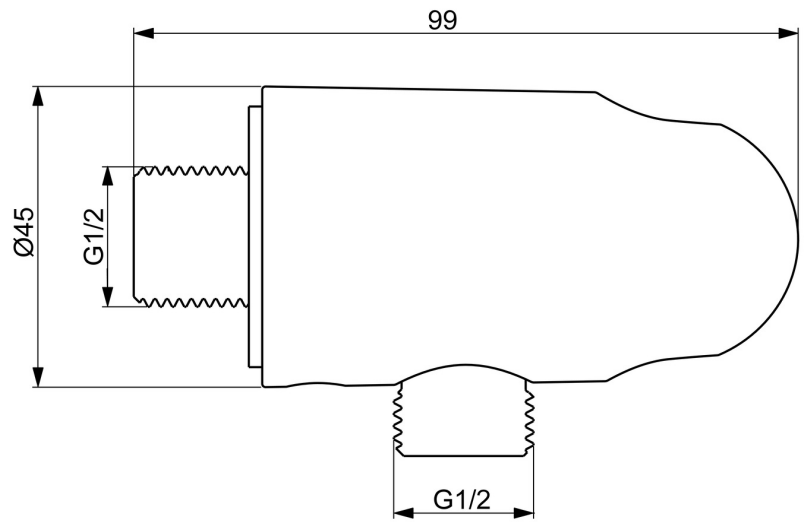

EAN: 6414150104930  
[static.hansa.com/290019-81](http://static.hansa.com/290019-81)

- Shower solutions
- Accessories
- Wall mounted
- Brushed bronze
- Wall connection elbow, Shower holder
- Non-return valve(s)
- Direct connection, External thread
- two-part construction

### Technical data

#### Technical properties

DN-size (nominal dimension)	<b>DN15</b>
Hot water supply	<b>max. +80°C</b>
Working pressure	<b>0.5-10 bar</b>
Connection size	<b>G1/2</b>
Backflow prevention (EN1717)	<b>EB</b>
Material	<b>Brass/Plastic</b>