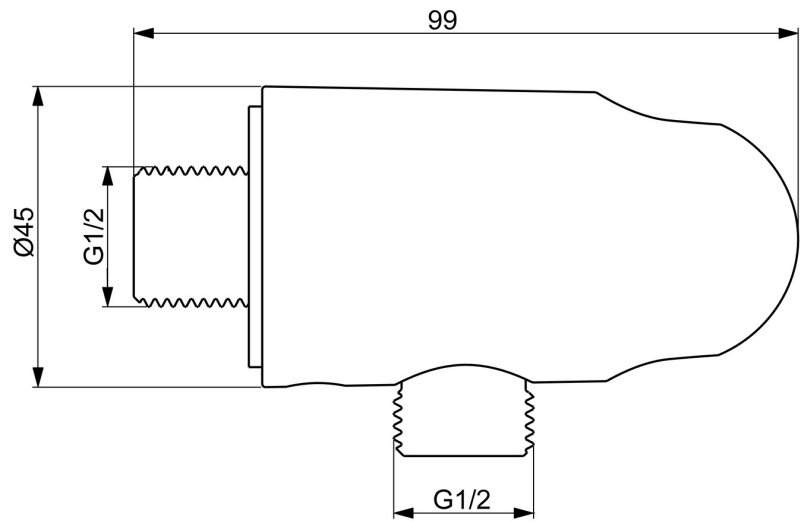

EAN: 6414150104763  
[static.hansa.com/290019-80](https://static.hansa.com/290019-80)

- Shower solutions
- Accessories
- Wall mounted
- Brushed steel
- Wall connection elbow, Shower holder
- Non-return valve(s)
- Direct connection, External thread
- two-part construction

### Technical data

#### Technical properties

DN-size (nominal dimension)	<b>DN15</b>
Hot water supply	<b>max. +80°C</b>
Working pressure	<b>0.5-10 bar</b>
Connection size	<b>G1/2</b>
Backflow prevention (EN1717)	<b>EB</b>
Material	<b>Brass/Plastic</b>