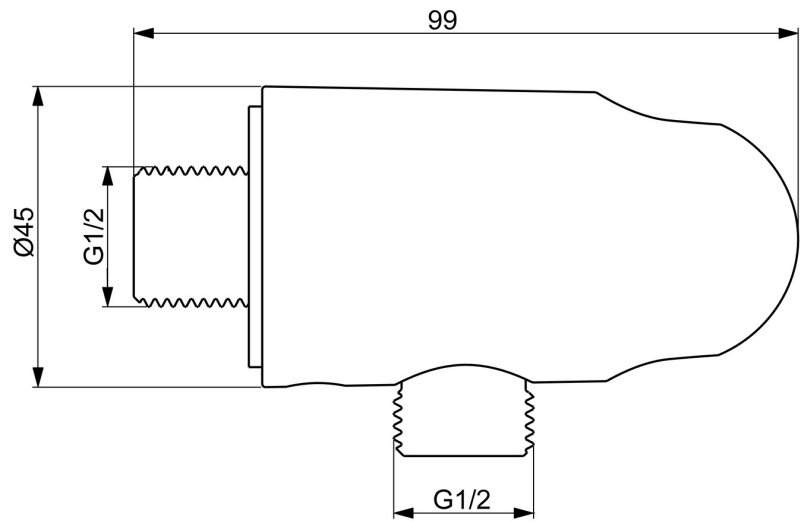

EAN: 6414150104589
static.hansa.com/290019-33

- Shower solutions
- Accessories
- Wall mounted
- Matt black
- Wall connection elbow, Shower holder
- Non-return valve(s)
- Direct connection, External thread
- two-part construction

Technical data

Technical properties

DN-size (nominal dimension)	DN15
Hot water supply	max. +80°C
Working pressure	0.5-10 bar
Connection size	G1/2
Backflow prevention (EN1717)	EB
Material	Brass/Plastic

Approvals and Declarations