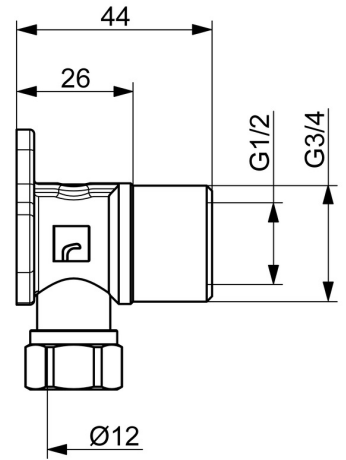

EAN: 6414150103414
static.hansa.com/290009

- Accessories
- Wall mounted
- Chrome

Technical data

Technical properties

Hot water supply	max. +80°C
Working pressure	0.5-10 bar
Connection size	G3/4 (1/2)
Diameter	12 mm