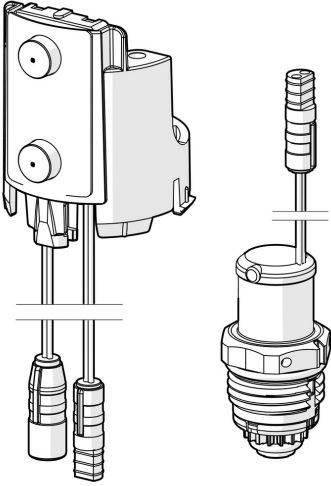

EAN: 6414150105463
static.hansa.com/1017251V

- Spare parts

Technical data
