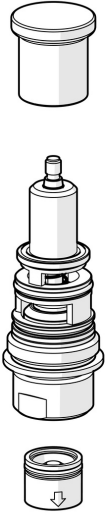

EAN: 6414150103834  
[static.hansa.com/1017135V](https://static.hansa.com/1017135V)

- Ricambi

- Cromo