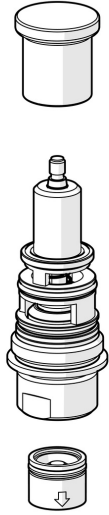

EAN: 6414150103834
static.hansa.com/1017135V

- Spare parts
 - Chrome
-

Technical data
