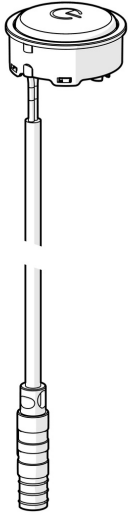

EAN: 6414150100697
static.hansa.com/1010225V

- Spare parts

Technical data
