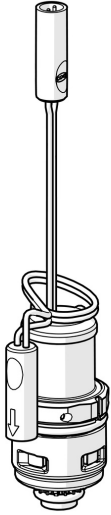

EAN: 6414150105326
static.hansa.com/1008658V

- Spare parts
-

Technical data
